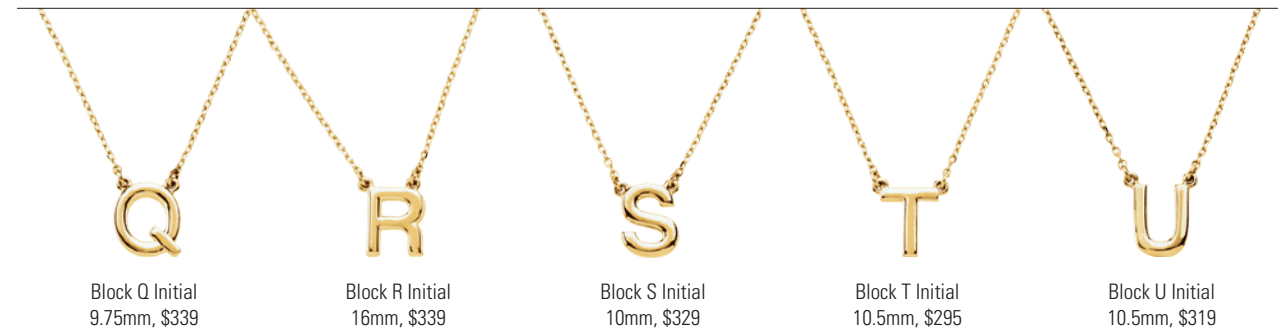

Block K Initial
11.25mm, $315

Block L Initial
10.75mm, $295

Block M Initial
9.5mm, $369

Block N Initial
10.75mm, $345

Block O Initial
10.75mm, $335

Block P Initial
10.75mm, $319