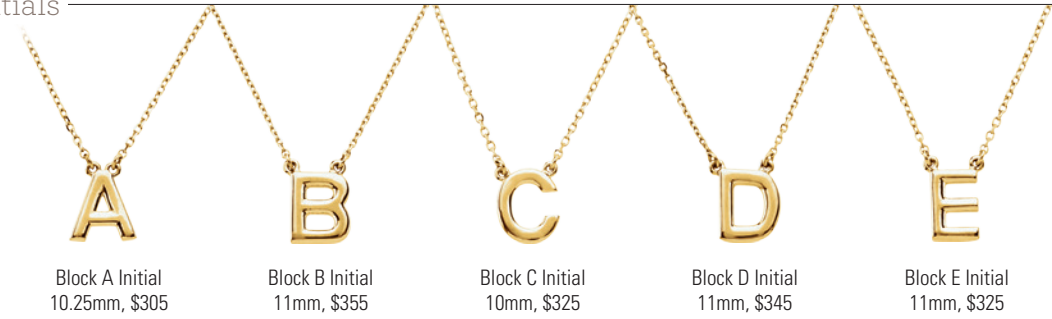

Lowercase Script v 11.2mm, \$409 Lowercase Script w 10.8mm, \$485 Lowercase Script x 9.9mm, \$375 Lowercase Script y 15.5mm, \$439 Lowercase Script z 14.6mm, \$415

14kt Yellow Initials

84634
Block Initial Necklace
14kt yellow, 16"
Also available in 14kt white,
sterling silver. See page 108
for diamond version.