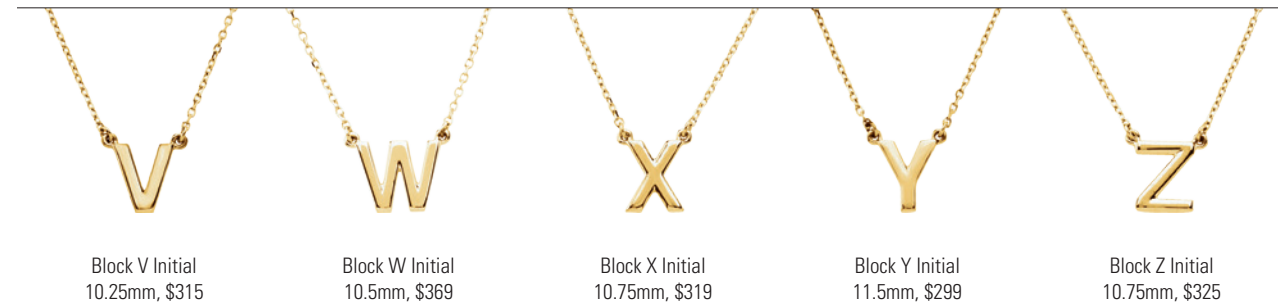

Block Q Initial
9.75mm, $339

Block R Initial
16mm, $339

Block S Initial
10mm, $329

Block T Initial
10.5mm, $295

Block U Initial
10.5mm, $319

Block V Initial
10.25mm, $315

Block W Initial
10.5mm, $369

Block X Initial
10.75mm, $319

Block Y Initial
11.5mm, $299

Block Z Initial
10.75mm, $325

14kt Yellow Initials

84635
Script Initial Necklace
14kt yellow, 16"
Also available in 14kt white,
sterling silver. See page 111
for diamond version.