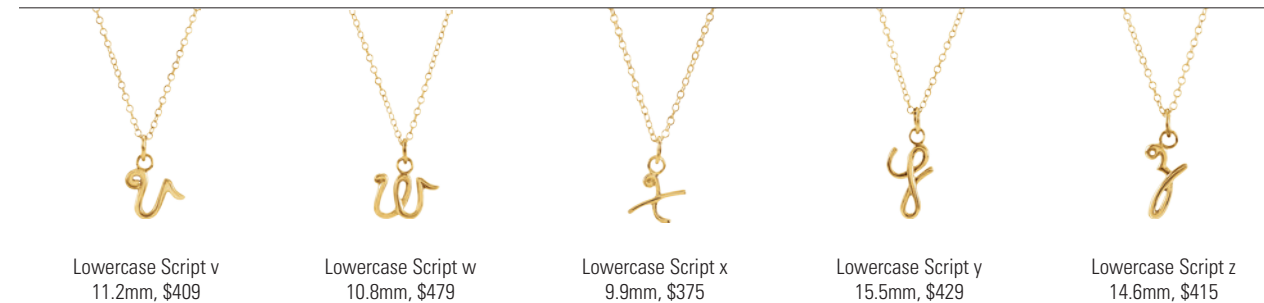

Lowercase Script q 15.2mm, $415   Lowercase Script r 11.3mm, $405   Lowercase Script s 8mm, $385   Lowercase Script t 6.1mm, $405   Lowercase Script u 11.1mm, $405

Lowercase Script v 11.2mm, $409   Lowercase Script w 10.8mm, $479   Lowercase Script x 9.9mm, $375   Lowercase Script y 15.5mm, $429   Lowercase Script z 14.6mm, $415