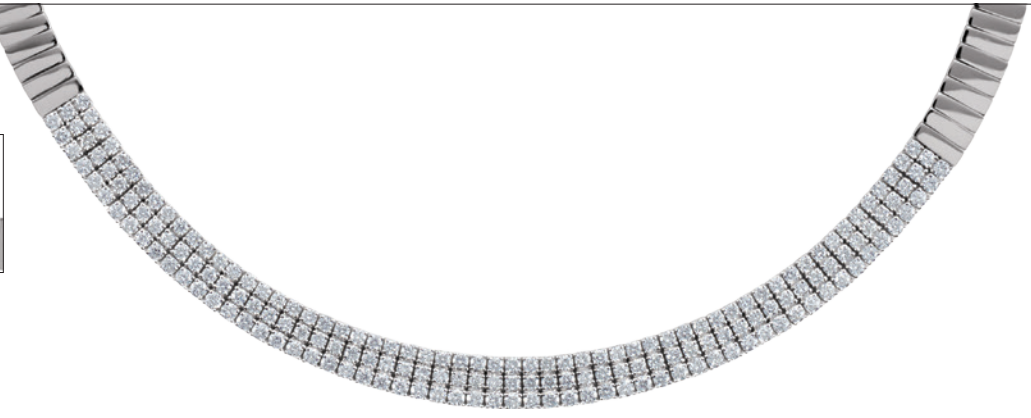

Gemstone Neckwear

A. 85903 | B. 85859 | C. 67408 | D. 85654