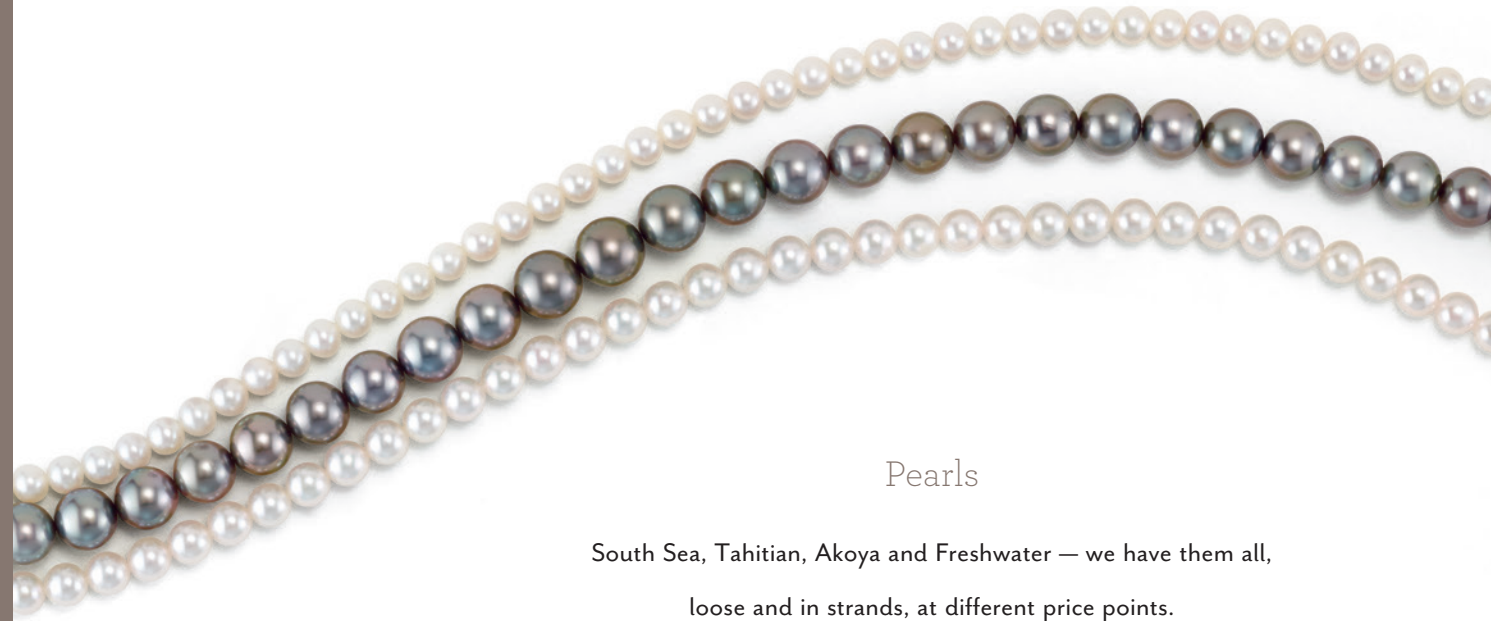

Pearls

South Sea, Tahitian, Akoya and Freshwater — we have them all,
loose and in strands, at different price points.

Visit Stuller.com/PearlCenter to see our pearls, mountings, jewelry and more.

61203 White Akoya Pearl Strand Necklace
AA, 6-6.5mm, 14kt yellow, 528, 18", \$2,199
Available only as shown. Matching bracelet #61203.