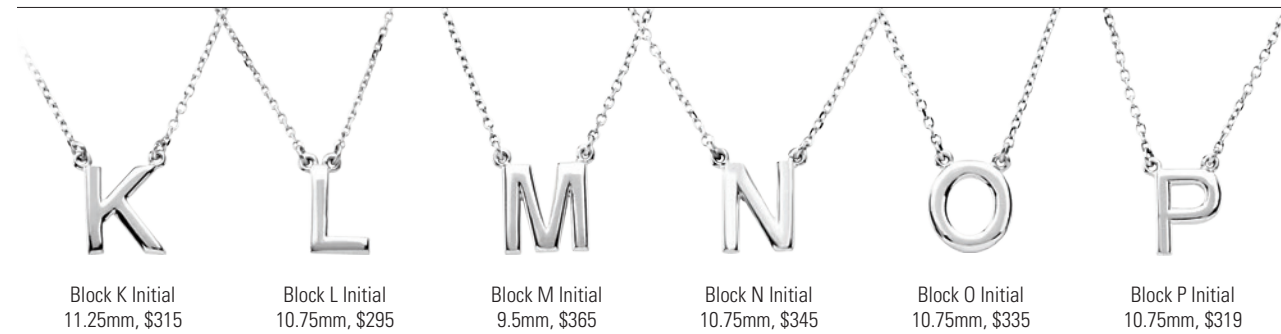

Block F Initial
10.75mm, $295

Block G Initial
16mm, $349

Block H Initial
10.75mm, $309

Block I Initial
11mm, $305

Block J Initial
11mm, $309