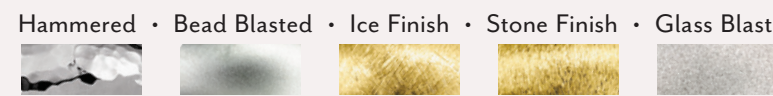

Personalize It

Choose from five different finishes: