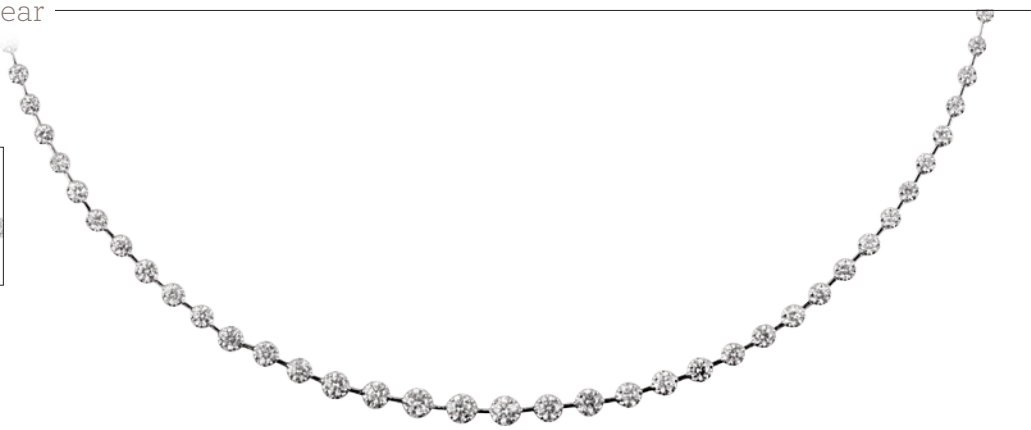

Diamond Neckwear