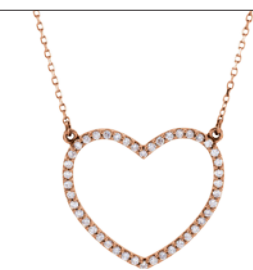

66415

Diamond Heart Necklace
½ CTW, 18.8x21.5mm, 14kt rose
33, I1, G-H, 16.5", $1,285
Mounting #84154.
Matching earrings #67136, charm #67135.