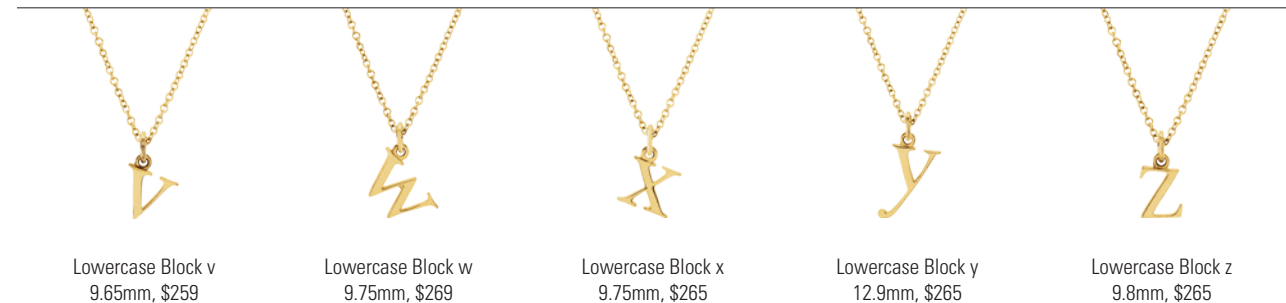

Lowercase Block p 12.2mm, $279   Lowercase Block q 12.95mm, $275   Lowercase Block r 9.5mm, $279   Lowercase Block s 9.6mm, $265   Lowercase Block t 10.9mm, $265   Lowercase Block u 9.65mm, $269

Lowercase Block v 9.65mm, $259   Lowercase Block w 9.75mm, $269   Lowercase Block x 9.75mm, $265   Lowercase Block y 12.9mm, $265   Lowercase Block z 9.8mm, $265

14kt Yellow Initials

85899
Lowercase Script Initial
Necklace, 14kt yellow, 18"
Also available in 14kt white, 14kt rose.