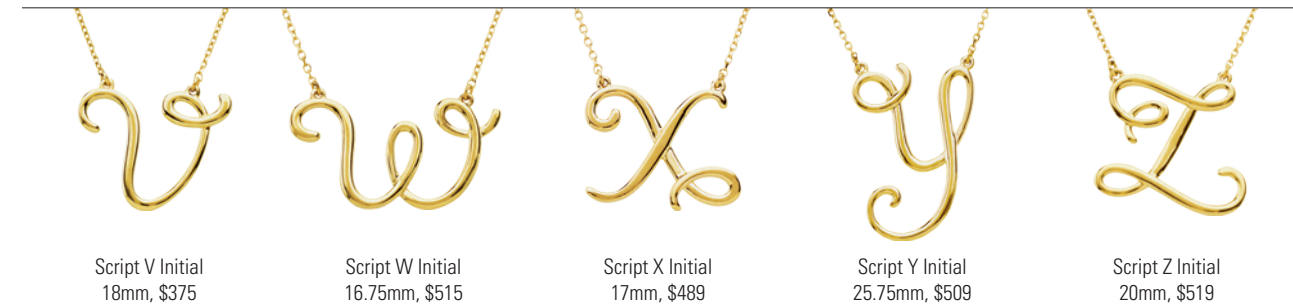

Script V Initial
18mm, \$375

Script W Initial
16.75mm, \$515

Script X Initial
17mm, \$489

Script Y Initial
25.75mm, \$509

Script Z Initial
20mm, \$519

14kt Yellow Initials

85780
 Lowercase Block Initial
 Necklace, 14kt yellow, 16"
 Also available in 14kt white, 14kt rose.
 See page 117 for diamond version.