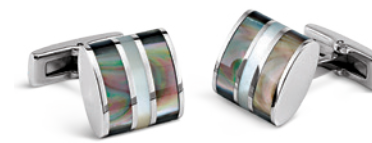

L922 Polished Cuff Links with Abalone Inlay stainless steel, $89 per pair