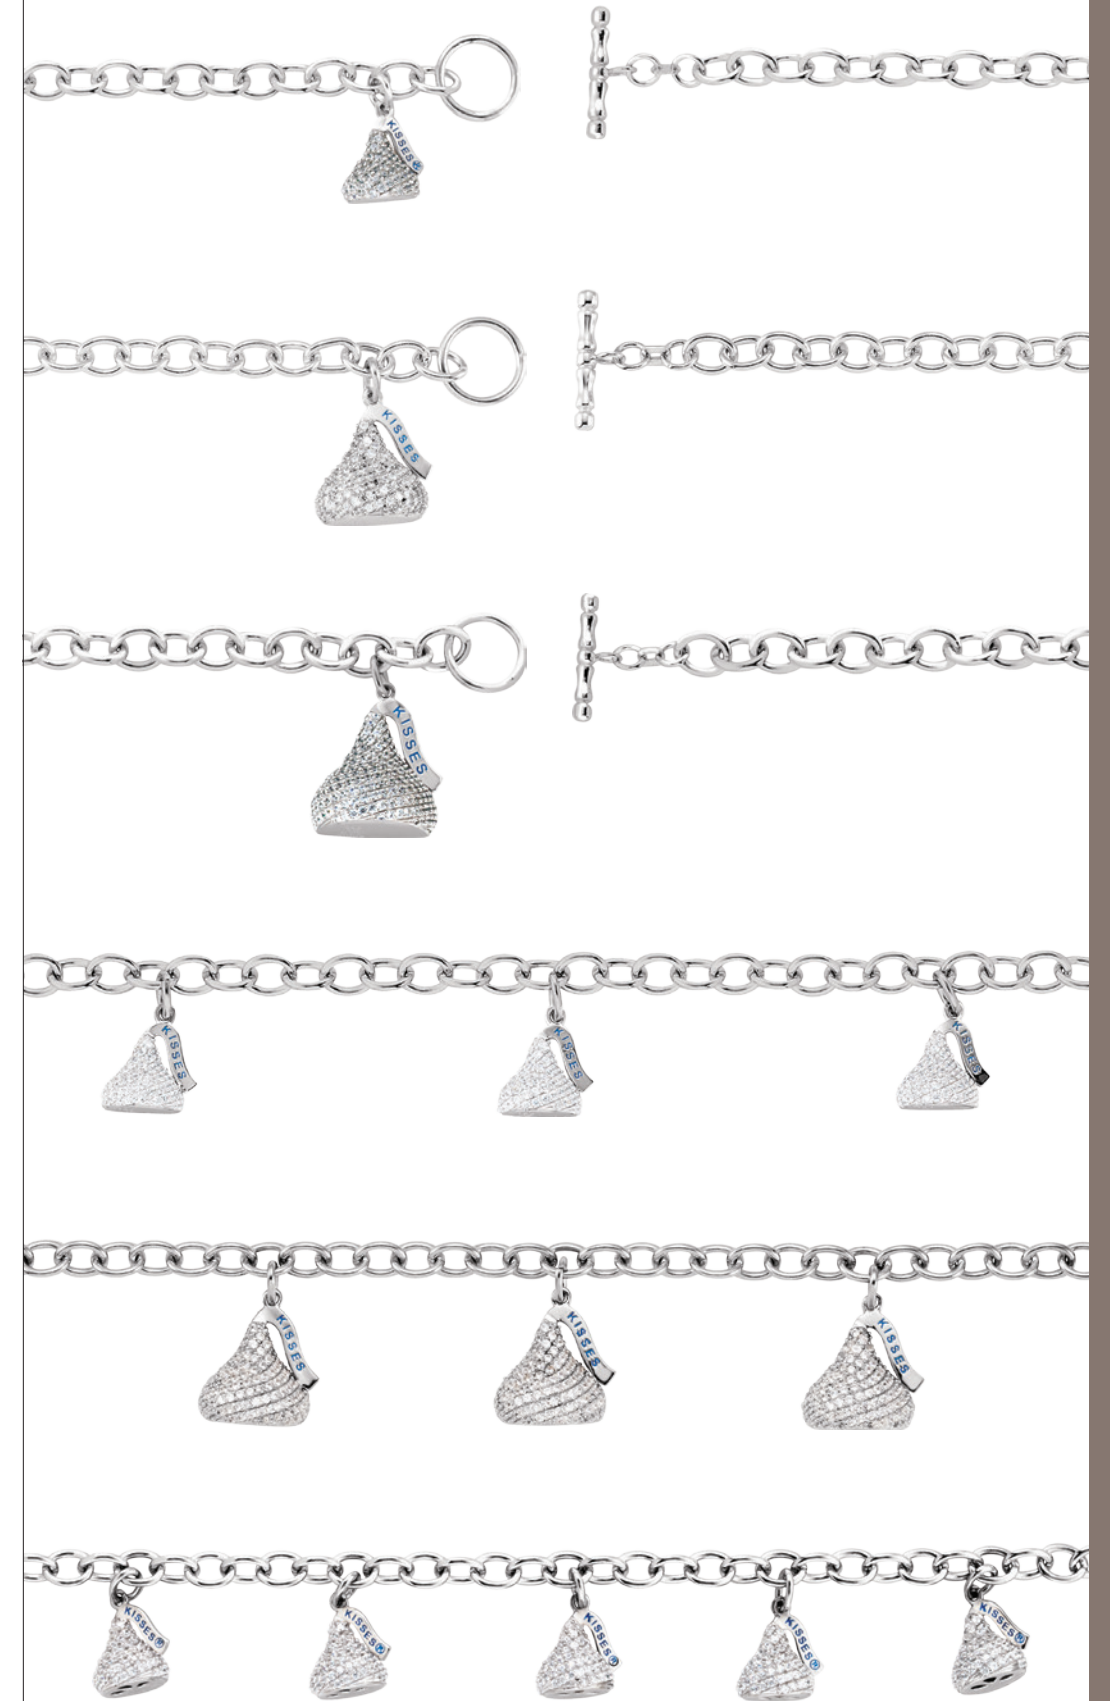

Sterling Silver Cubic Zirconia Hershey's Kisses™

85208 3D CZ Single Charm
Bracelet, 10x13mm
sterling silver, 8, 7.5", $200

85209 CZ Flat Back Single
Charm Bracelet, 10x13mm
sterling silver, 8, 7.5", $170

85208 3D CZ Single Charm
Bracelet, 15x16mm
sterling silver, 8, 7.5", $300

85209 CZ Flat Back Single
Charm Bracelet, 15x16mm
sterling silver, 8, 7.5", $200

85208 3D CZ Single Charm
Bracelet, 20x19mm
sterling silver, 8, 7.5", $380

85209 CZ Flat Back Single
Charm Bracelet, 20x19mm
sterling silver, 8, 7.5", $300

651192 3D CZ Triple Kiss
Charm Bracelet, 10x13mm
sterling silver, 8, 7.5", $420

651193 CZ Flat Back Triple Kiss
Charm Bracelet, 10x13mm
sterling silver, 8, 7.5", $280

651192 3D CZ Triple Kiss
Charm Bracelet, 15x16mm
sterling silver, 8, 7.5", $580

651193 CZ Flat Back Triple Kiss
Charm Bracelet, 15x16mm
sterling silver, 8, 7.5", $400

651189 3D CZ Five Kiss
Charm Bracelet, 10x13mm
sterling silver, 8, 7.5", $720

651190 CZ Flat Back Five Kiss
Charm Bracelet, 10x13mm
sterling silver, 8, 7.5", $400