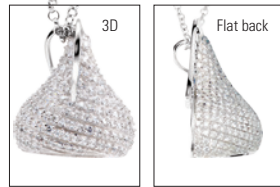

Sterling Silver Cubic Zirconia Hershey's Kisses™

85207
3D CZ Necklace
10x13mm, sterling silver
8, 16-18", $180

85206
CZ Flat Back Necklace
10x13mm, sterling silver
8, 16-18", $110