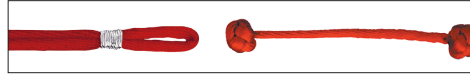

CH825 Brown 1.5 mm width

16" $5 | 18" $5