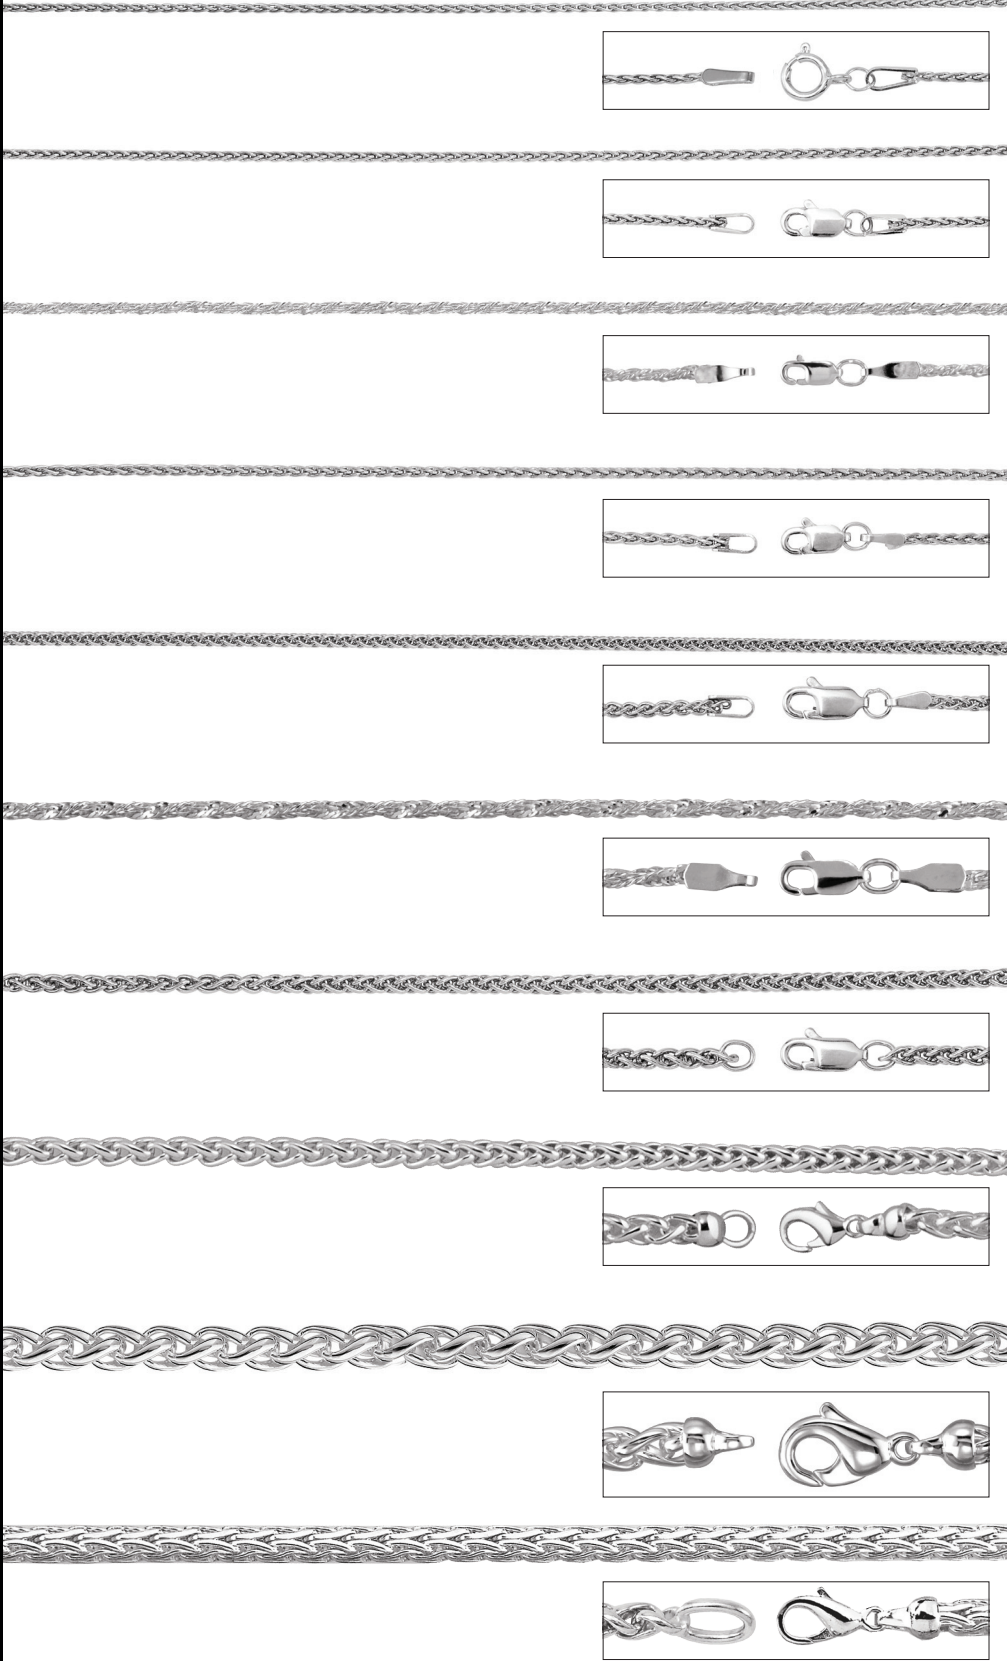

STERLING SILVER WHEAT CHAIN

CH974 0.85 mm width

Bulk*	$5	18"	$25
7"	$15	20"	$25
16"	$19	24"	$35

CH970 1.28 mm width

Bulk*	$5	18"	$35
7"	$15	20"	$35
16"	$35	24"	$45

CH977 1.5 mm width

Bulk*	$5	18"	$95
7"	$39	20"	$105
16"	$85	24"	$125

CH973 1.5 mm width

Bulk*	$5	18"	$39
7"	$19	20"	$45
16"	$35	24"	$55

CH971 1.8 mm width

Bulk*	$5	18"	$49
7"	$25	20"	$49
16"	$45	24"	$55

CH976 2.25 mm width

Bulk*	$5	18"	$95
7"	$45	20"	$105
16"	$85	24"	$119

CH972 2.4 mm width

Bulk*	$5	18"	$65
7"	$29	20"	$75
16"	$59	24"	$89

CH267 4.0 mm width

7"	$119	20"	$235
16"	$199	24"	$265
18"	$215		

CH266 6.0 mm width

7"	$219	18"	$369
16"	$339	20"	$439

CH261 4.5 mm width

7"	$155	18"	$289
16"	$279	20"	$315