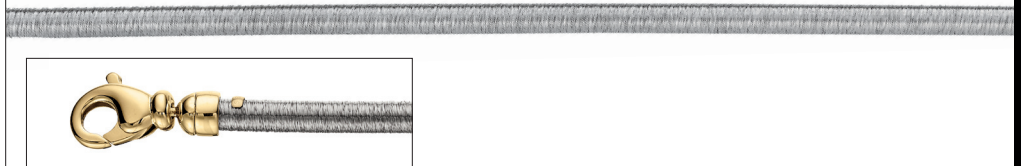

CH400 4.75 mm width

7"	\$1,515	18"	\$3,785
16"	\$3,369	20"	\$3,975

14KT COCOON™ CHAIN

CH363 2.75 mm width

7"	\$255
16"	\$349
18"	\$375

CH367 4.25 mm width

16"	\$375
18"	\$385

Most items available in any metal quality.

Suggested retail prices based on \$1,600 gold, \$1,700 platinum and \$30 silver. Visit stuller.com for our complete product selections and current pricing. | 821

14KT CURB CHAIN

CH11 1.0 mm width

Bulk*	\$5	20"	\$95
16"	\$85	24"	\$109
18"	\$89		