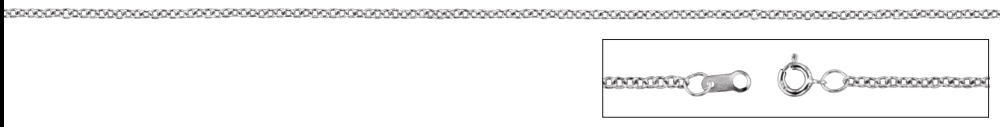

CH176 1.5 mm width
Bulk* $5   **24"** $25
16" $15   **30"** $29
18" $19   **36"** $35
20" $19