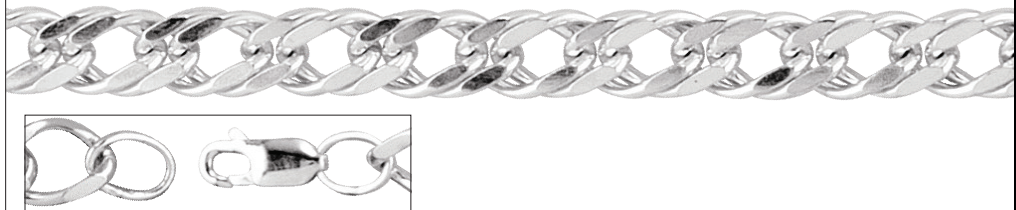

STERLING SILVER FIGARO CHAIN

CH434 2.5 mm width		
Bulk*	$5	18" $59
7"	$35	20" $65
16"	$55