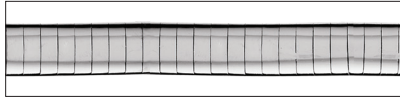

STERLING SILVER OMEGA CHAIN