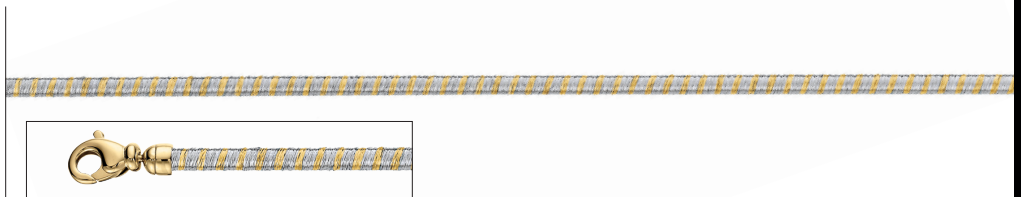

CH400 4.75 mm width

7"	\$1,515	18"	\$3,785
16"	\$3,369	20"	\$3,975

14KT COCOON™ CHAIN

CH363 2.75 mm width

7"	\$255
16"	\$349
18"	\$375

CH367 4.25 mm width

16"	\$375
18"	\$385

Most items available in any metal quality.

Suggested retail prices based on \$1,600 gold, \$1,700 platinum and \$30 silver. Visit stuller.com for our complete product selections and current pricing. | 821

14KT CURB CHAIN

CH11 1.0 mm width

Bulk*	\$5	20"	\$95
16"	\$85	24"	\$109
18"	\$89		