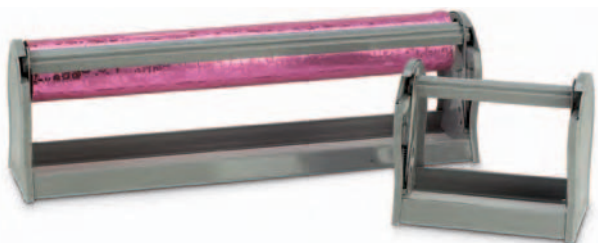

61-0592	12+	$41.35
Large	6+	$42.25
26" x 6¹/₂" x 8"	1+	$44.95

61-0590	12+	$30.04
Small	6+	$30.69
9¹/₂" x 6¹/₂" x 8"	1+	$32.65