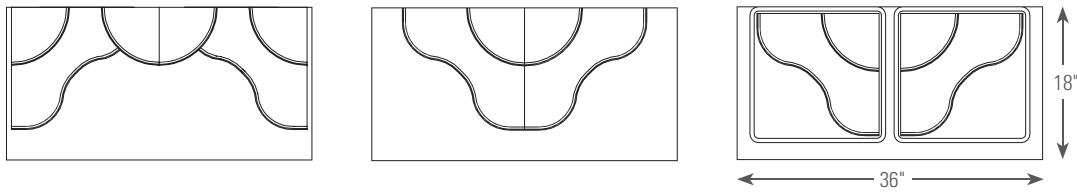

Create your own look with multi-functional platforms.

Quantity discounts are available.