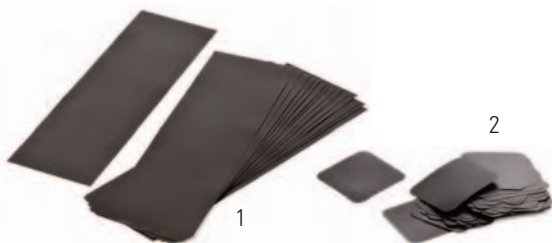

2

1

ANTI-TARNISH STRIPS & TABS Intercept tarnish strips and tabs react to neutralize the gases that cause tarnish. Protects your valuables for 12+ months in a well sealed the container.

item #	order #	description	size W x L	12+	6+	1+
1	11-0651	Strip (20pk)	2" x 7"	$3.57	$3.69	$4.10
2	11-0652	Tab (50pk)	1" x 1"	$2.83	$2.93	$3.25