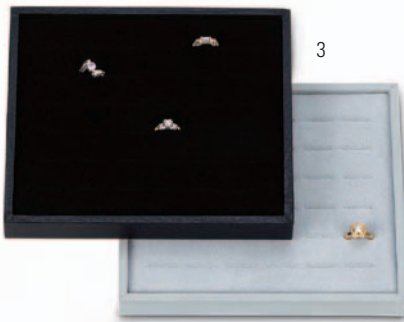

See page 156 for trays.

VELOUR FLOCKED RING TRAYS Velour fl ocked ring inserts with matching paper covered trays. Specify size when ordering. *(sold each)*

item #	order # Black	order # Grey	description	size W x L x H	12+	6+	1+
1	61-0040	61-0042	12-Ring	5¼" x 3¾" x 1"	\$5.03	\$5.20	\$5.78
2	61-0040	61-0042	24-Ring	8¼" x 4¾" x 1"	\$5.20	\$5.38	\$5.98
3	61-0040	61-0042	36-Ring	8¼" x 7¾" x 1"	\$5.99	\$6.19	\$6.88
4	61-0040	61-0042	72-Ring	14¾" x 8¼" x 1"	\$7.81	\$8.08	\$8.98