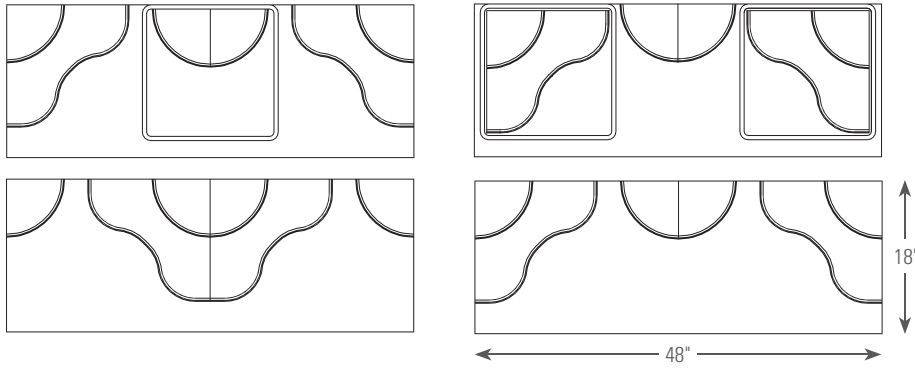

Create your own look with multi-functional platforms.

Quantity discounts are available.