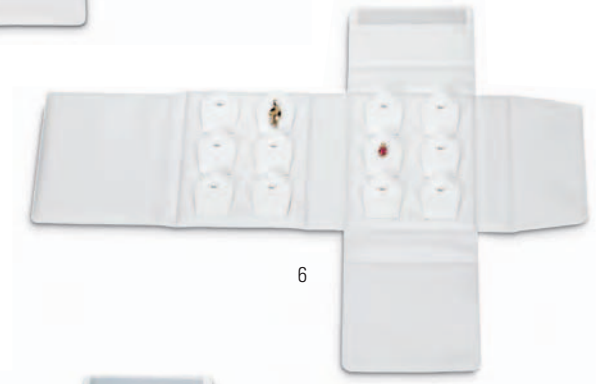

TRAVELITE™ MODULAR DISPLAY / TRANSPORT SYSTEMS

Patented technology that dramatically increases product space and condenses line for safer and more comfortable travel. Angles jewelry for the ultimate jewelry presentation, hides and locks ring tabs, and is light and compact. *(sold each)*

item #	order #	description	size W x L x H	12+	6+	1+
1	61-5500	36-Ring	4¾" x 8¼" x 1¼"	$47.25	$48.88	$54.31
2	61-5505	20-Ring	5¾" x 5⅝" x 1¼"	$42.87	$44.35	$49.28
3	61-5510	10-Ring	3⅝" x 6¼" x 1¼"	$34.12	$35.30	$39.22
4	61-5512	24-Pair Earring	4⅞" x 6½" x 1½"	$42.00	$43.45	$48.28
5	61-5514	12-Pair Earring	4⅞" x 6⅝" x 1½"	$39.00	$40.35	$44.83
6	61-5520	24-Pendant	4¾" x 6¼" x 1¼"	$39.00	$40.35	$44.83
7	61-5522	12-Pendant	4⅞" x 6¼" x 1¼"	$39.00	$40.35	$44.83
8	61-5525	12-Bracelet	4⅞" x 8¾" x 1"	$43.46	$44.96	$49.95

Quantity discounts are available.

Measurements are W x L x H.