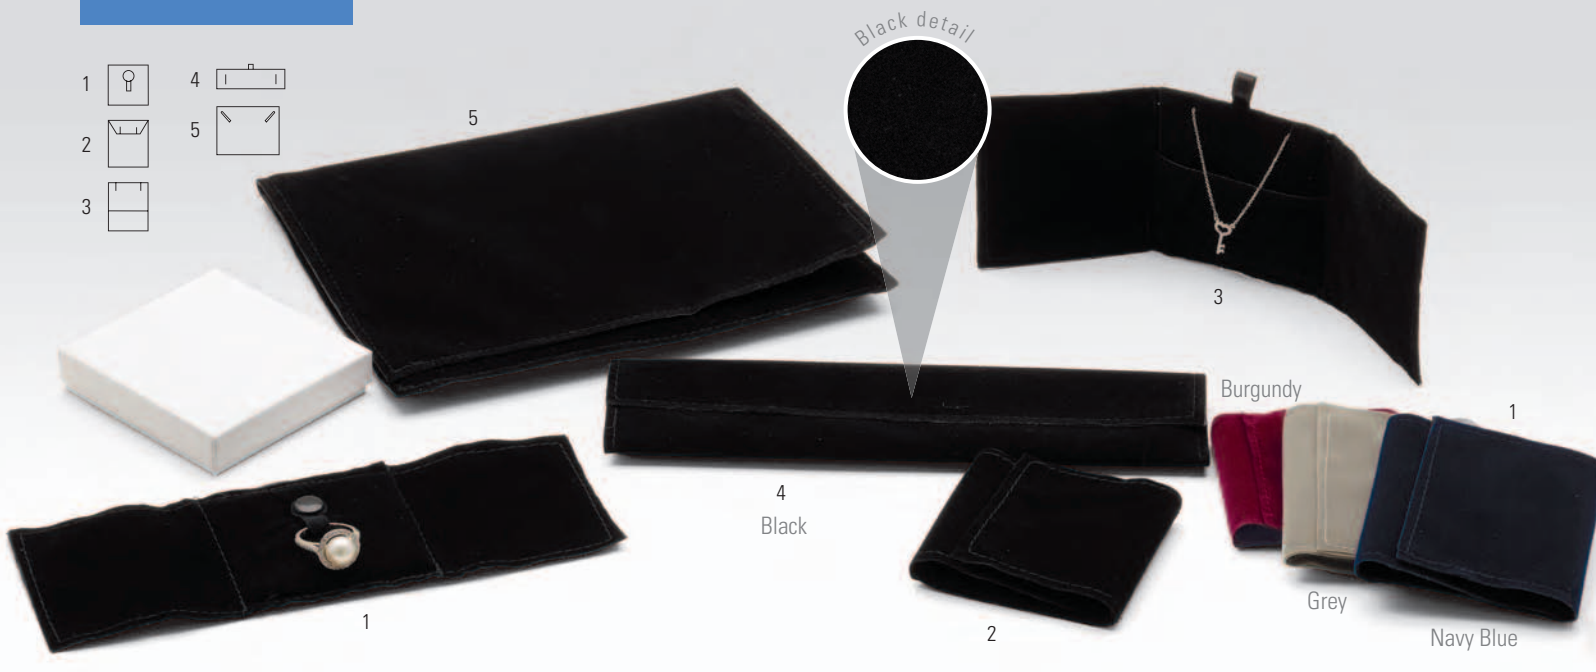

VELOUR PACKAGING

Velour presentation folders. White, 2-piece outer carton included. *(sold each)*

item #	order #	description	size (mm) W x L x H	12+	6+	1+
1	61-6663	Ring	197 x 67 x 6	$0.77	$0.80	$0.89
2	61-6664	Earring	197 x 67 x 6	$0.86	$0.89	$0.99
3	61-6665	Pendant	197 x 67 x 6	$0.86	$0.89	$0.99
4	61-6666	Layout Bracelet	203 x 130 x 6	$1.29	$1.33	$1.48
5	61-6667	Necklace	191 x 299 x 6	$2.51	$2.59	$2.88