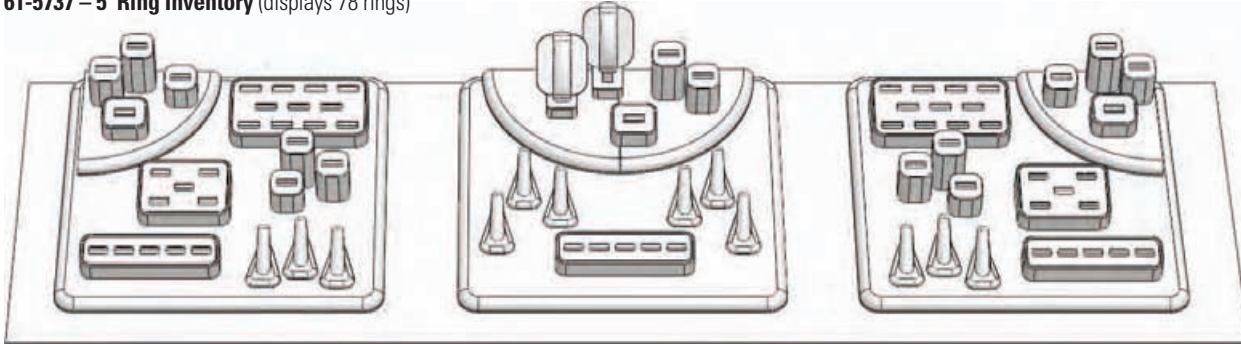

61-5737 – 5’ Ring Inventory (displays 78 rings)

Set consists of:

61-5872 Ring Finger (12pc)	61-5873 Ring Stand (1pc)	61-5846 5-Ring Tray; Universal Slot (2pc)
61-5865 Universal Ring Stand (4pc)	61-5875 Ring Stand (1pc)	61-5863 11-Ring Tray; Universal Slot (2pc)
61-5867 Universal Ring Stand (5pc)	61-5838 Ring Tray; Single Universal Slot (3pc)	61-5936 Platform (3pc)
61-5866 Universal Ring Stand (5pc)	61-5842 5-Ring Tray; Universal Slot (3pc)	61-5937 Platform (4pc)

Price: group A $869.00 / group B $939.00 / group C $1,019.00 **Floorboards not included in price.*