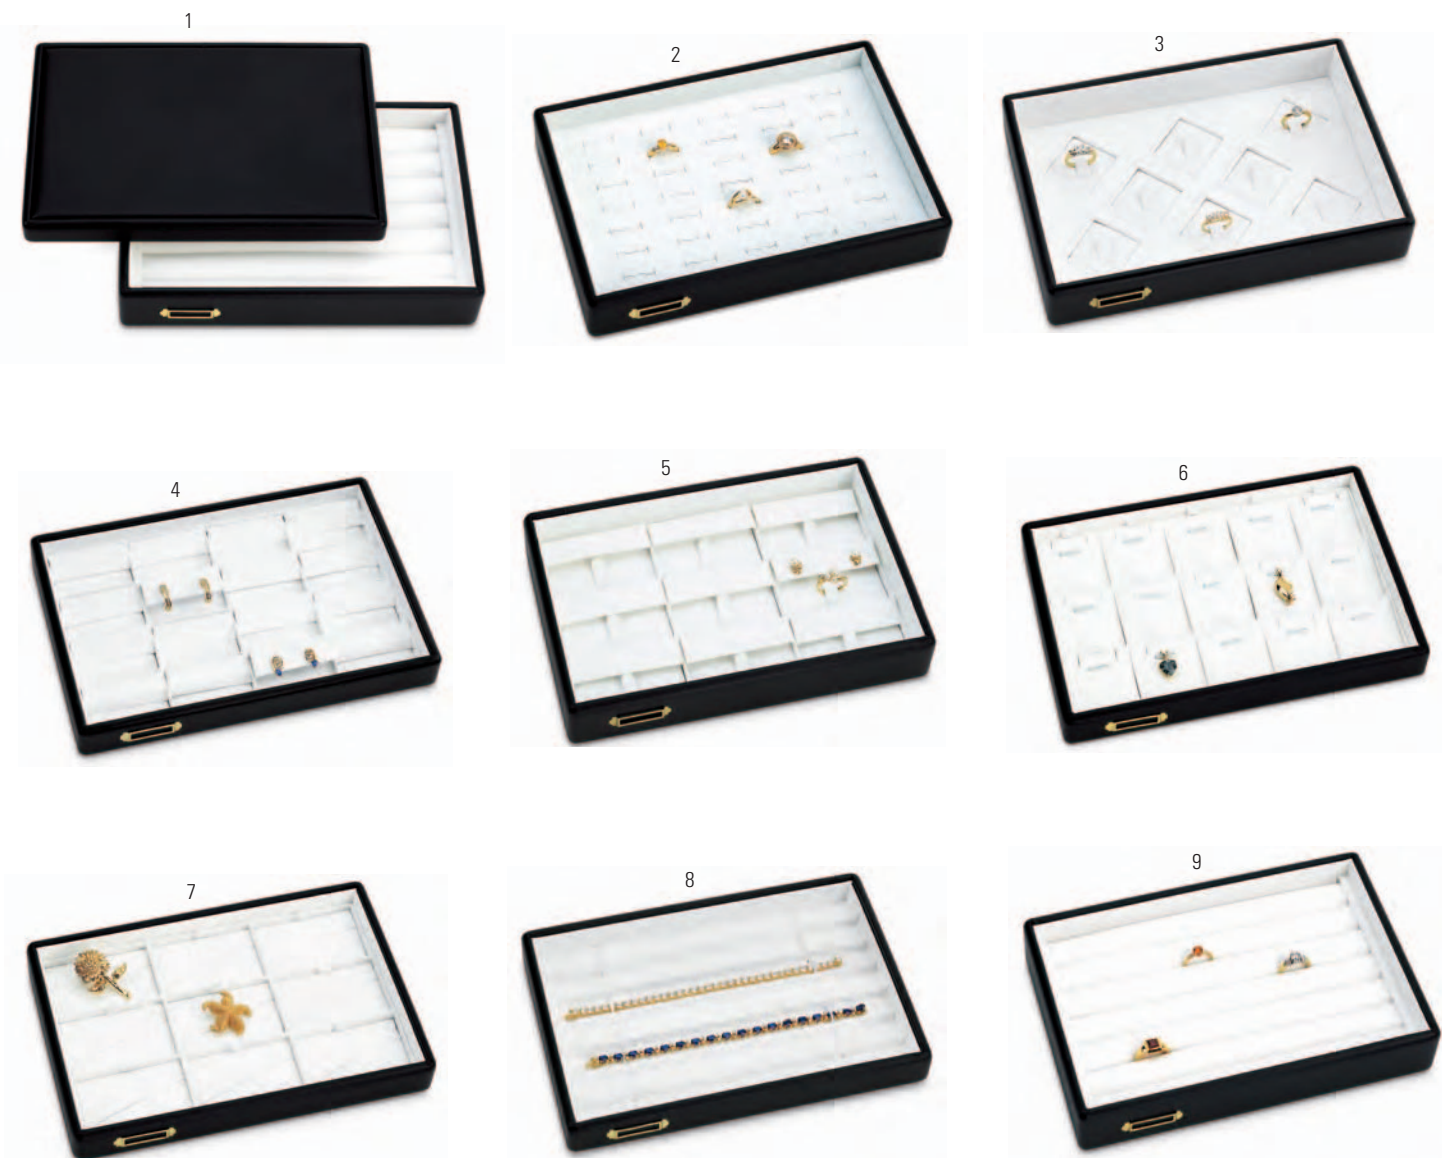

61-0253
 Nickel Finish Single-Sided 12+ \$69.58
 Mirror w/ Handle For 6+ \$71.98
 Adjusting Mirror Horizontally or Vertically 7½" x 10¾" 1+ \$79.98

61-0251
 Bronze Finish, Adjustable 12+ \$103.96
 2-Sided Mirror, 1x/5x 6+ \$107.55
 12½" x 6" x 20" 1+ \$119.50

STACKABLE TRAYS Trays are stackable and covered in durable leatherette. (sold each) *Replacement pads available. Order number is the same as the corresponding tray.

item #	order #	description	size W x L x H	12+	6+	1+
1	61-8881	Lid	9" x 6" x 1½"	\$16.49	\$17.06	\$18.95
2	61-8882	36-Ring Slit Tray	9" x 6" x 1½"	\$17.36	\$17.96	\$19.95
3	*61-8884	8-Diamond Shape Ring Clip Tray	1½" x 1¼" x 1"	\$17.36	\$17.96	\$19.95
4	*61-8886	16-Flap Earring Tray	9" x 6" x 1"	\$17.36	\$17.96	\$19.95
5	*61-8888	9-Flap Earring / Ring Clip Tray	9" x 6" x 1½"	\$17.36	\$17.96	\$19.95
6	*61-8890	15-Pendant / Charm Tray	9" x 6" x 1"	\$17.36	\$17.96	\$19.95
7	*61-8892	9-Brooch Tray	9" x 6" x 1"	\$17.36	\$17.96	\$19.95
8	61-8894	7-Bracelet Tray	9" x 6" x 1"	\$17.36	\$17.96	\$19.95
9	61-8895	6-Slotted Ring Tray	9" x 6" x 1"	\$17.36	\$17.96	\$19.95

Signage holder.

INTERACTIVE RING DISPLAYS

Imagine a showcase that changes the way you display your jewelry. Interactive Ring Displays do just this. Remove the glass barrier between your customer and your jewelry for an open showcase experience, without compromising security. Your customer will love being able to touch and feel the jewelry just like they do when shopping for other accessories. Each system is made of glass with a hard, frosted top and quality, stainless steel ring elements.