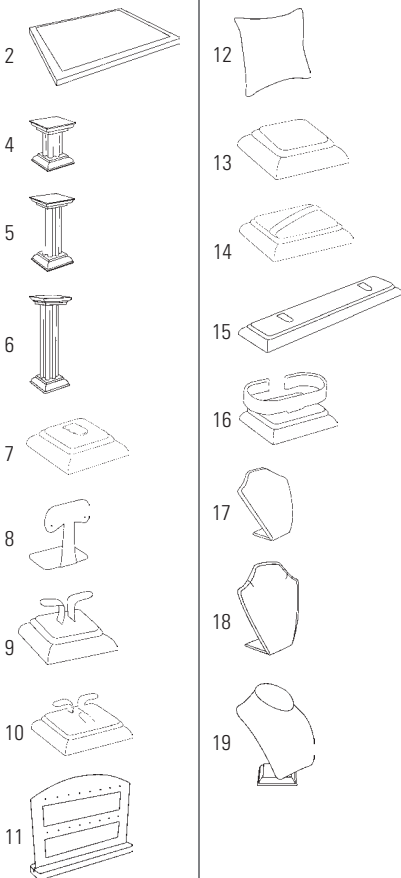

LEATHERETTE SHOWCASE Contemporary leatherette showcase with wood trim accents. Measures 4 to 6 feet in length and up to 18 inches in depth.

item #	order #	description	size W x L x H	12+	6+	1+
1	61-6250	Showcase	4' - 6'	\$260.13	\$269.10	\$299.00
2	61-6252	Platform	14" x 13" x 5/8"	\$34.78	\$35.98	\$39.98
3	61-6260	Set of 3 Columns	Set	\$60.00	\$62.07	\$68.97
4	61-6261	Small Column	4" x 4" x 5 1/4"	\$21.27	\$22.01	\$24.45
5	61-6262	Medium Column	4" x 4" x 8 1/4"	\$22.52	\$23.30	\$25.89
6	61-6263	Large Column	4" x 4" x 11 1/4"	\$24.08	\$24.91	\$27.68
7	61-6267	Single Ring Clip	1 7/8" x 1 1/8" x 1 1/4"	\$5.99	\$6.20	\$6.89
8	61-6235	Earring Tree	2 1/2" x 1 3/4" x 3"	\$4.94	\$5.11	\$5.68
9	61-6254	Earring Stand	1 7/8" x 1 1/8" x 1 1/4"	\$6.86	\$7.10	\$7.89
10	61-6255	Earring / Ring Clip	2 1/2" x 2 1/8" x 1 1/4"	\$6.94	\$7.18	\$7.98
11	61-6264	Hoop Earring Stand	8 1/2" x 1 1/2" x 6 1/2"	\$11.13	\$11.51	\$12.79
12	61-6204	Pillow	3 1/4" x 3 1/2"	\$4.58	\$4.73	\$5.26
13	61-6257	Charm Display	1 7/8" x 1 1/8" x 5/8"	\$6.94	\$7.18	\$7.98
14	61-6258	Brooch Display	2 1/2" x 2 1/8" x 5/8"	\$7.36	\$7.61	\$8.46
15	61-6253	Bracelet Display	8" x 1 1/8" x 5/8"	\$7.36	\$7.61	\$8.46
16	61-6256	Watch Stand	2 1/2" x 2 1/8" x 1 1/2"	\$7.36	\$7.61	\$8.46
17	61-6237	Small Neckform	3 1/4" x 1 1/2" x 4"	\$5.47	\$5.66	\$6.29
18	61-6238	Medium Neckform	4 3/8" x 2" x 5 1/2"	\$6.69	\$6.92	\$7.69
19	61-6265	Large Neckform	7" x 8 1/4" x 9 1/4"	\$25.21	\$26.08	\$28.98