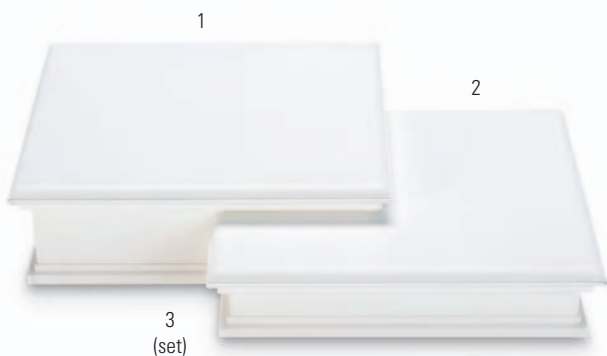

PLATFORMS Covered in durable white leatherette. Platforms are enhanced with painted, matte molding. *(sold each)*

item #	order #	size W x L x H	12+	6+	1+
1	61-7840	14" x 12" x 4¼"	$47.95	$48.95	$49.95
2	61-7841	14" x 12" x 3"	$47.21	$48.20	$49.18
3	61-7842	(set)	$83.47	$85.21	$86.95
4	61-7837	12" x 8" x 2¼"	$36.18	$36.94	$37.69
5	61-7838	16" x 10" x 3"	$40.46	$41.31	$42.15
6	61-7839	14" x 12" x 2¼"	$41.71	$42.58	$43.45