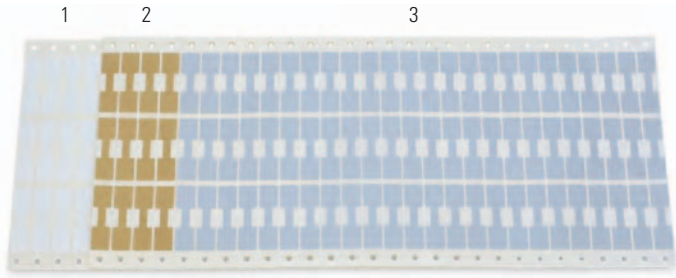

MYLAR® TAGS For Dot Matrix Printers. Waterproof tags, safe for use in ultrasonics. (sold in packs of 1,000)

item #	order #	description	12+	6+	1+
1	61-7040	White Tag	$16.25	$16.81	$18.68
2	61-7045	Gold Tag	$16.25	$16.81	$18.68
3	61-7050	Silver Tag	$16.25	$16.81	$18.68