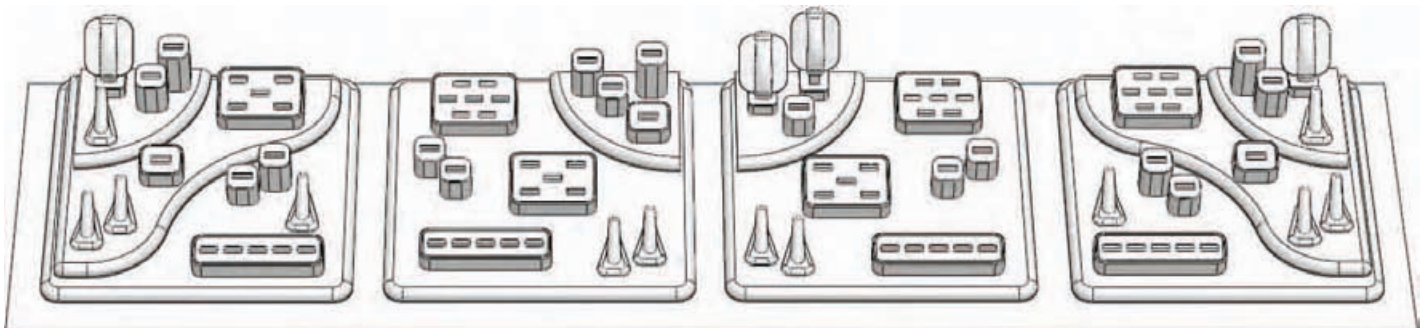

61-5738 – 6’ Ring Inventory (displays 91 rings)

Set consists of:

61-5872 Ring Finger (12pc)	61-5873 Ring Stand (3pc)	61-5846 5-Ring Tray; Universal Slot (3pc)	61-5937 Platform (4pc)
61-5865 Universal Ring Stand (7pc)	61-5875 Ring Stand (1pc)	61-5850 7-Ring Tray; Universal Slot (3pc)	
61-5867 Universal Ring Stand (6pc)	61-5838 Ring Tray; Single Universal Slot (3pc)	61-5936 Platform (4pc)	
61-5866 Universal Ring Stand (3pc)	61-5842 5-Ring Tray; Universal Slot (4pc)	61-5935 Platform (2pc)	

Price: group A $1,169.00 / group B $1,249.00 / group C $1,339.00 **Floorboards not included in price.*