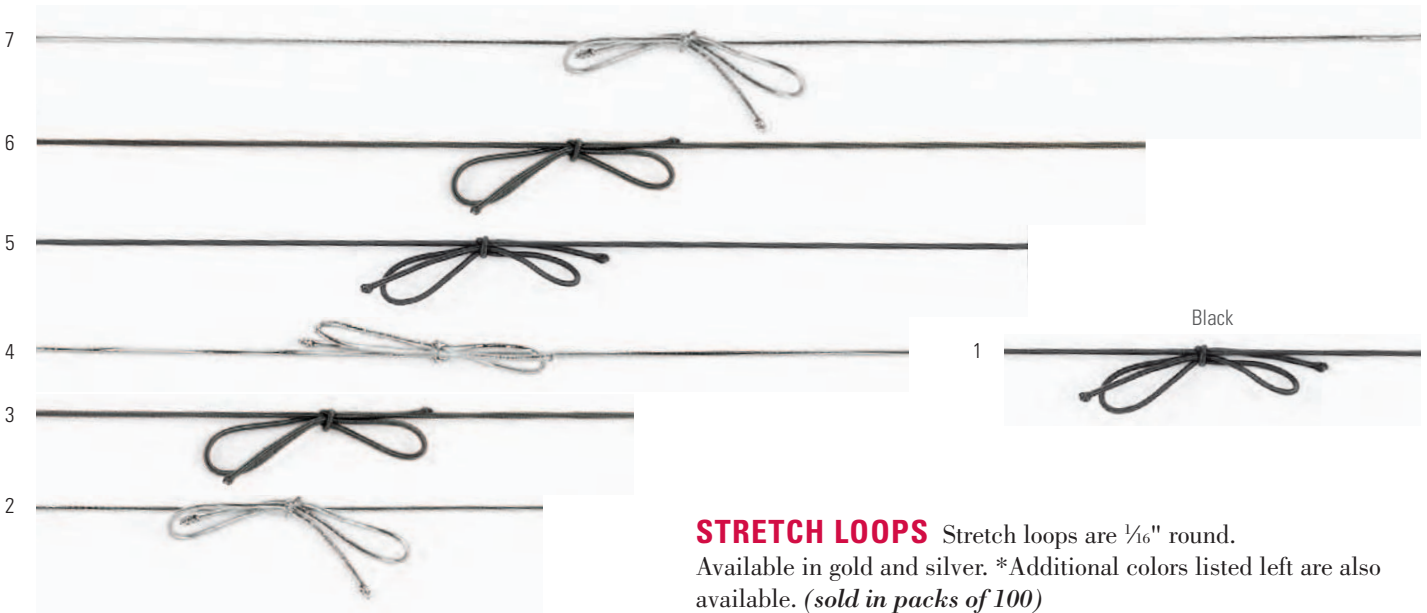

STRETCH LOOPS Stretch loops are ¼" round. Available in gold and silver. *Additional colors listed left are also available. *(sold in packs of 100)*