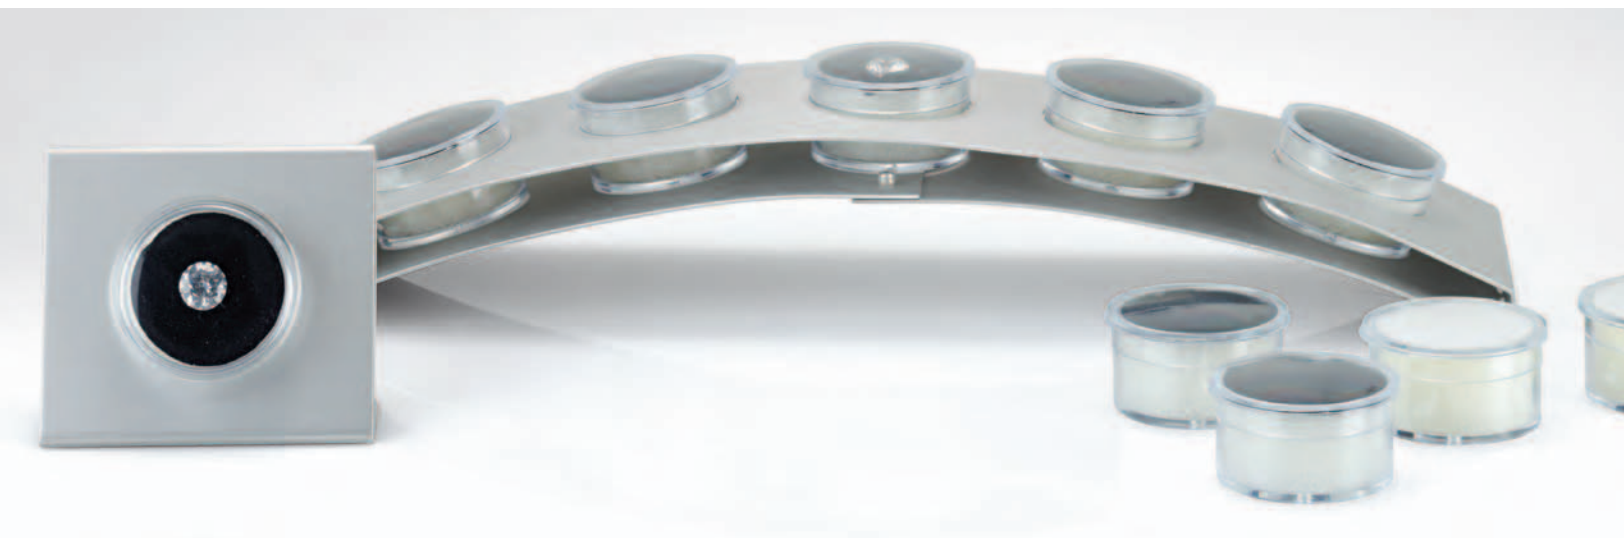

**STONE DISPLAYS,
PACKAGING & CASES**