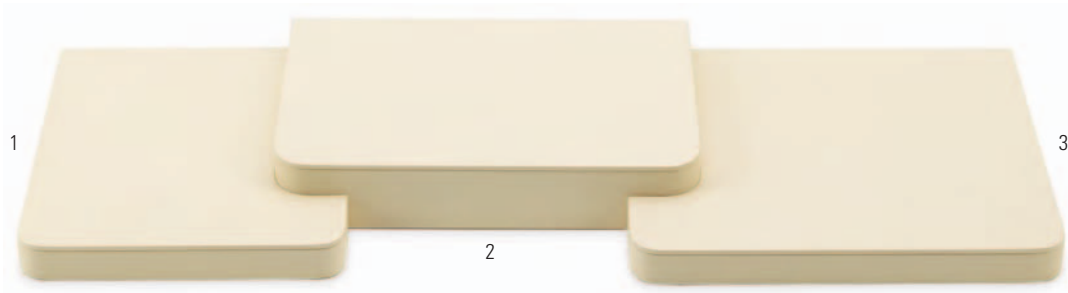

PLATFORMS Beige leatherette displays. (sold each)