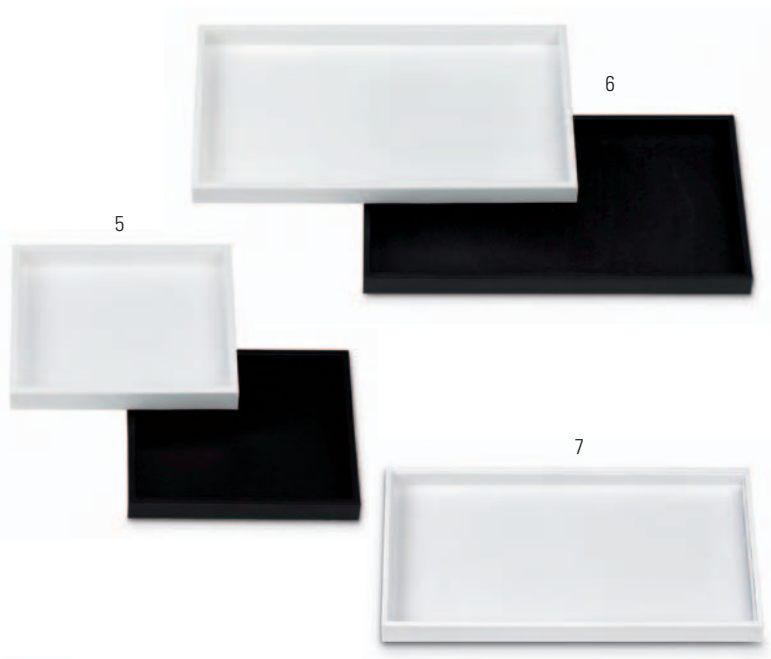

Stackable Plastic Full & Half Size Trays

item #	order # Black	order # White	size W x L x H	12+	6+	1+
5	61-0092	61-0192	8¼" x 7¼" x 1"	$1.84	$1.91	$2.12
6	61-0090	61-0190	14¾" x 8¼" x 1"	$2.51	$2.59	$2.88