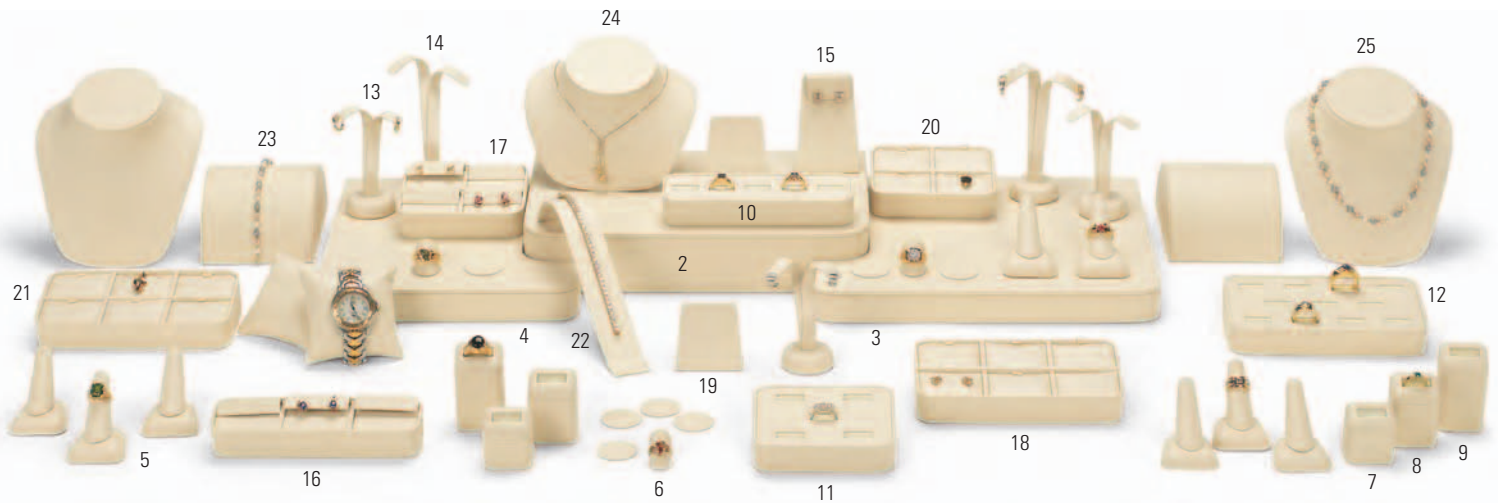

MIXED JEWELRY SHOWCASE Beige leatherette showcase. Expands from 6-8 feet.