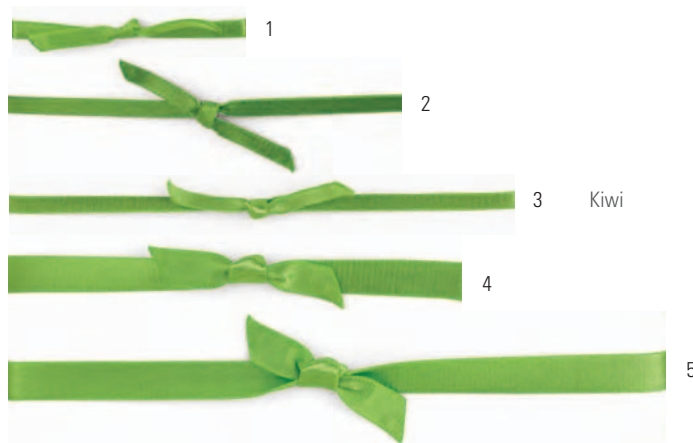

SATIN STRETCH LOOPS Available in kiwi, brown, gold, pink, red, antique white and black. (sold in packs of 50)

item #	order #	description	12+	6+	1+
1	61-1194	6" Loop / 5mm (3/16")	$12.62	$13.05	$14.50
2	61-1195	8" Loop / 5mm (3/16")	$13.88	$14.36	$15.95
3	61-1196	10" Loop / 5mm (3/16")	$15.22	$15.75	$17.50
4	61-1197	10" Loop / 12mm (1/2")	$20.71	$21.42	$23.80
5	61-1198	16" Loop / 12mm (1/2")	$34.76	$35.96	$39.95