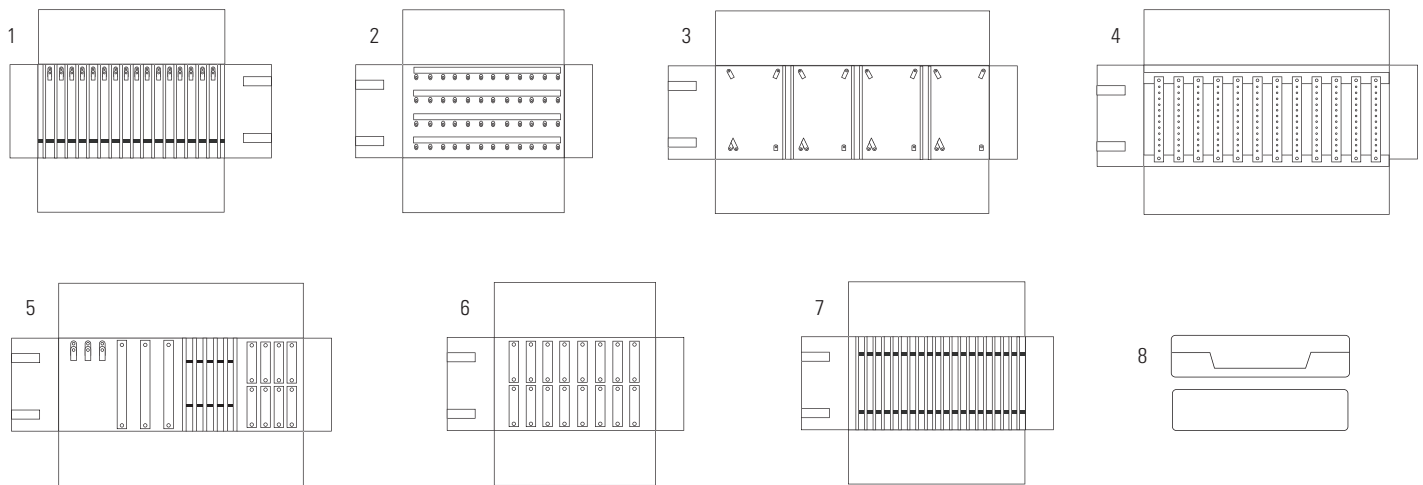

JEWELRY ROLLS Black, soft-suede exterior with grey, soft-suede interior. Double-sided flaps with Velcro® closure. (sold each)

item #	order #	description	size W x L	12+	6+	1+
1	61-6590	Chain Roll	27" x 29½"	$30.42	$31.47	$34.97
2	61-6591	Pendant Roll	18½" x 20¾"	$30.42	$31.47	$34.97
3	61-6592	Ncklce / Ring / Earring	19" x 36"	$30.42	$31.47	$34.97
4	61-6593	Pierced Earring Roll	19" x 31"	$30.42	$31.47	$34.97
5	61-6594	Multipurpose Roll	19" x 25½"	$28.94	$29.93	$33.26
6	61-6595	Ring Roll	18½" x 19"	$28.94	$29.93	$33.26
7	61-6596	Bracelet Roll	19" x 22"	$28.94	$29.93	$33.26
8	61-6597	Bangle Roll	11¼" x 3"	$22.52	$23.29	$25.88