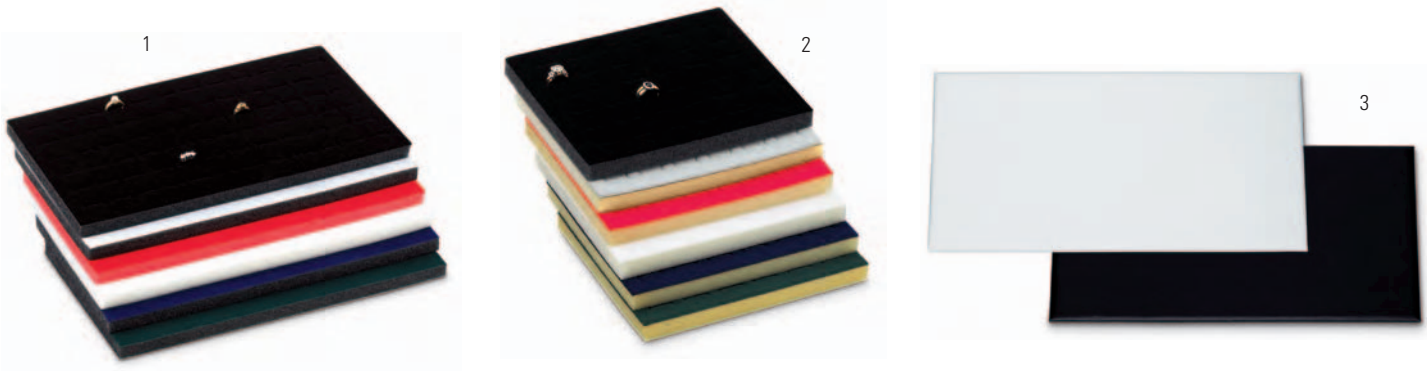

Full Size Tray Covered In White Leatherette

item #	order #	size W x L x H	12+	6+	1+
7	61-8161	14¾" x 8¼" x 1"	\$11.27	\$11.66	\$12.95

See pages 157-160 for display pads.

JEWELRY DISPLAY PADS (sold each)

Velour Flocked Ring Pads (Available in full and half sizes. Full size pad holds up to 72 rings and half size pad holds up to 32 rings.)