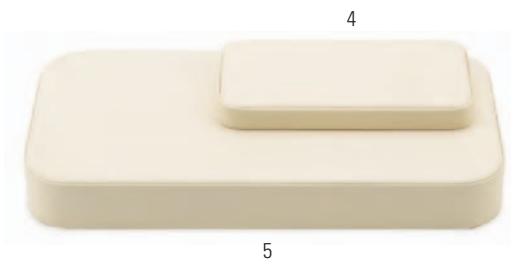

Quantity discounts are available.

PLATFORMS Beige leatherette displays. (sold each)

item #	order #	size W x L x H	12+	6+	1+
1	61-9420	18¼" x 9¼" x 2"	\$26.07	\$26.96	\$29.96
2	61-9421	9" x 10" x 1⅞"	\$28.36	\$29.34	\$32.60
3	61-9422	12" x 10" x 1⅞"	\$33.03	\$34.16	\$37.96
4	61-9001	10" x 5" x 1"	\$22.32	\$23.09	\$25.65
5	61-9003	12" x 9¾" x 3¼"	\$25.51	\$26.39	\$29.32