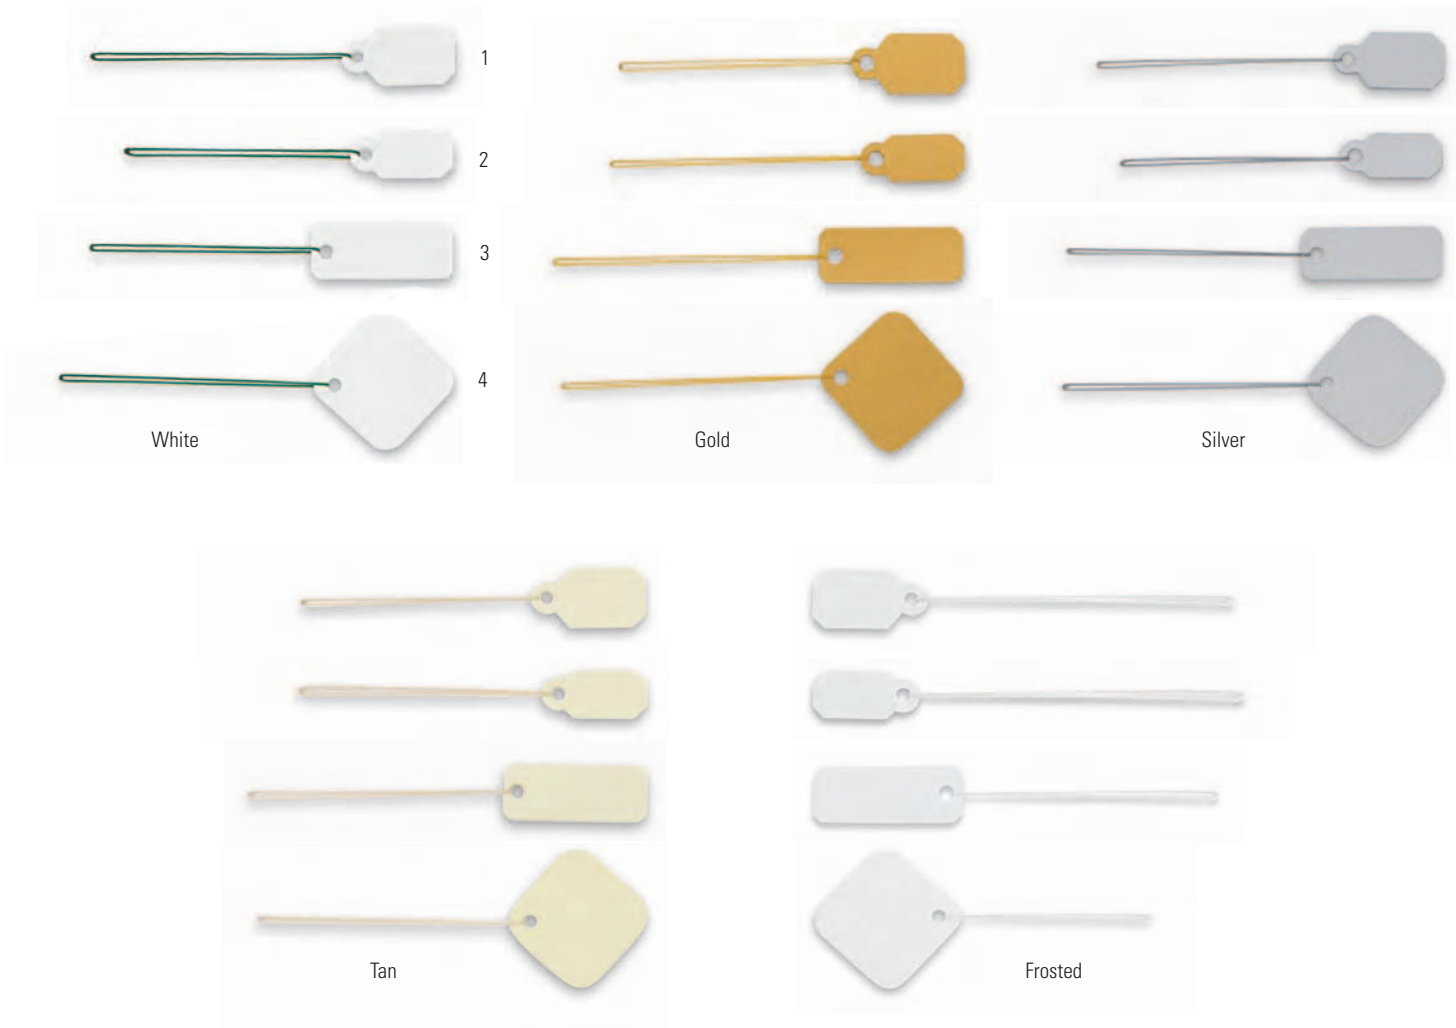

PLASTIC STRING TAGS Durable plastic tags with strings.
(sold in boxes of 1,000)

item #	order # White	order # Gold	order # Silver	order # Tan	order # Frosted	size (mm) W x L	12+	6+	1+
1	60-7050	60-7051	60-7052	60-7053	60-7020	22 x 12	$50.42	$51.51	$54.80
2	60-7055	60-7056	60-7057	60-7058	60-7021	21 x 10	$50.42	$51.51	$54.80
3	60-7060	60-7061	60-7062	60-7063	60-7023	28 x 11	$54.96	$56.16	$59.74
4	60-7065	60-7066	60-7067	60-7068	60-7024	22 x 22	$71.95	$73.52	$78.21