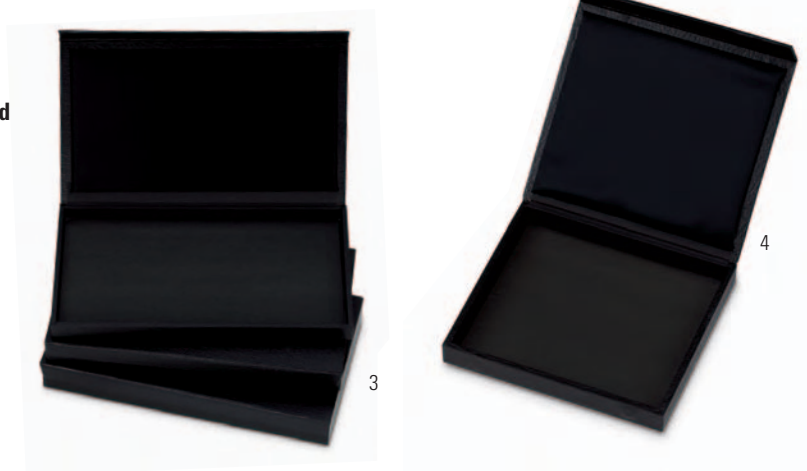

Paper Covered Full & Half Size Trays With Detachable Magnetic Lid

item #	order # Black	size W x L x H	12+	6+	1+
3	61-0014	14¾" x 8¼" x 1"	$21.65	$22.40	$24.89
	61-0016	14¾" x 8¼" x 1½"	$22.43	$23.20	$25.78
	61-0017	14¾" x 8¼" x 2"	$24.93	$25.79	$28.65
4	61-0015	8¼" x 7¼" x 1"	$17.36	$17.96	$19.95