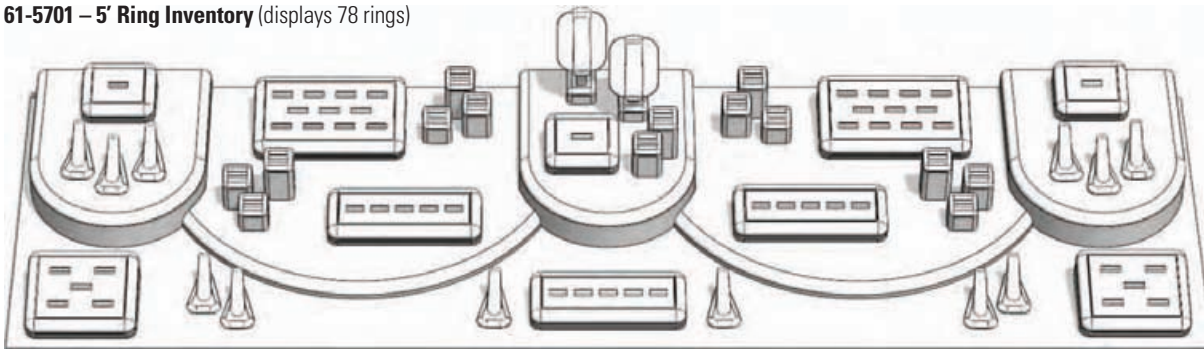

61-5701 – 5' Ring Inventory (displays 78 rings)

Set consists of:

61-5872 Ring Finger (12pc)	61-5794 Ring Stand (1pc)	61-5768 5-Ring Tray; Universal Slot (2pc)
61-5787 Universal Ring Stand (4pc)	61-5796 Ring Stand (1pc)	61-5782 11-Ring Tray; Universal Slot (2pc)
61-5786 Universal Ring Stand (5pc)	61-5760 Ring Tray; Single Universal Slot (3pc)	61-5942 Platform (3pc)
61-5788 Universal Ring Stand (5pc)	61-5764 5-Ring Tray; Universal Slot (3pc)	61-5944 Platform (2pc)

Price: group A $968.00 / group B $999.00 / group C $1,099.00

*Floorboards not included in price.