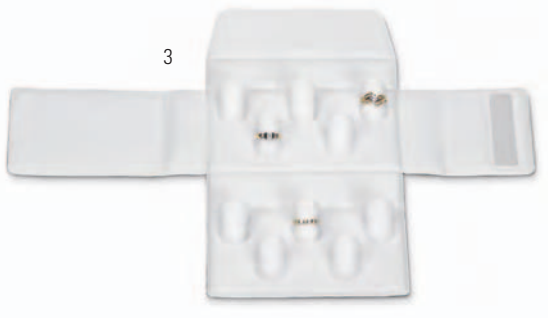

TRAVELITE™ MODULAR DISPLAY / TRANSPORT SYSTEMS

Patented technology that dramatically increases product space and condenses line for safer and more comfortable travel. Angles jewelry for the ultimate jewelry presentation, hides and locks ring tabs, and is light and compact. *(sold each)*

item #	order #	description	size W x L x H	12+	6+	1+
1	61-5500	36-Ring	4¾" x 8¼" x 1¼"	$47.25	$48.88	$54.31
2	61-5505	20-Ring	5¾" x 5⅝" x 1¼"	$42.87	$44.35	$49.28
3	61-5510	10-Ring	3⅝" x 6¼" x 1¼"	$34.12	$35.30	$39.22
4	61-5512	24-Pair Earring	4⅞" x 6½" x 1½"	$42.00	$43.45	$48.28
5	61-5514	12-Pair Earring	4⅞" x 6⅝" x 1½"	$39.00	$40.35	$44.83
6	61-5520	24-Pendant	4¾" x 6¼" x 1¼"	$39.00	$40.35	$44.83
7	61-5522	12-Pendant	4⅞" x 6¼" x 1¼"	$39.00	$40.35	$44.83
8	61-5525	12-Bracelet	4⅞" x 8¾" x 1"	$43.46	$44.96	$49.95

Quantity discounts are available.

Measurements are W x L x H.