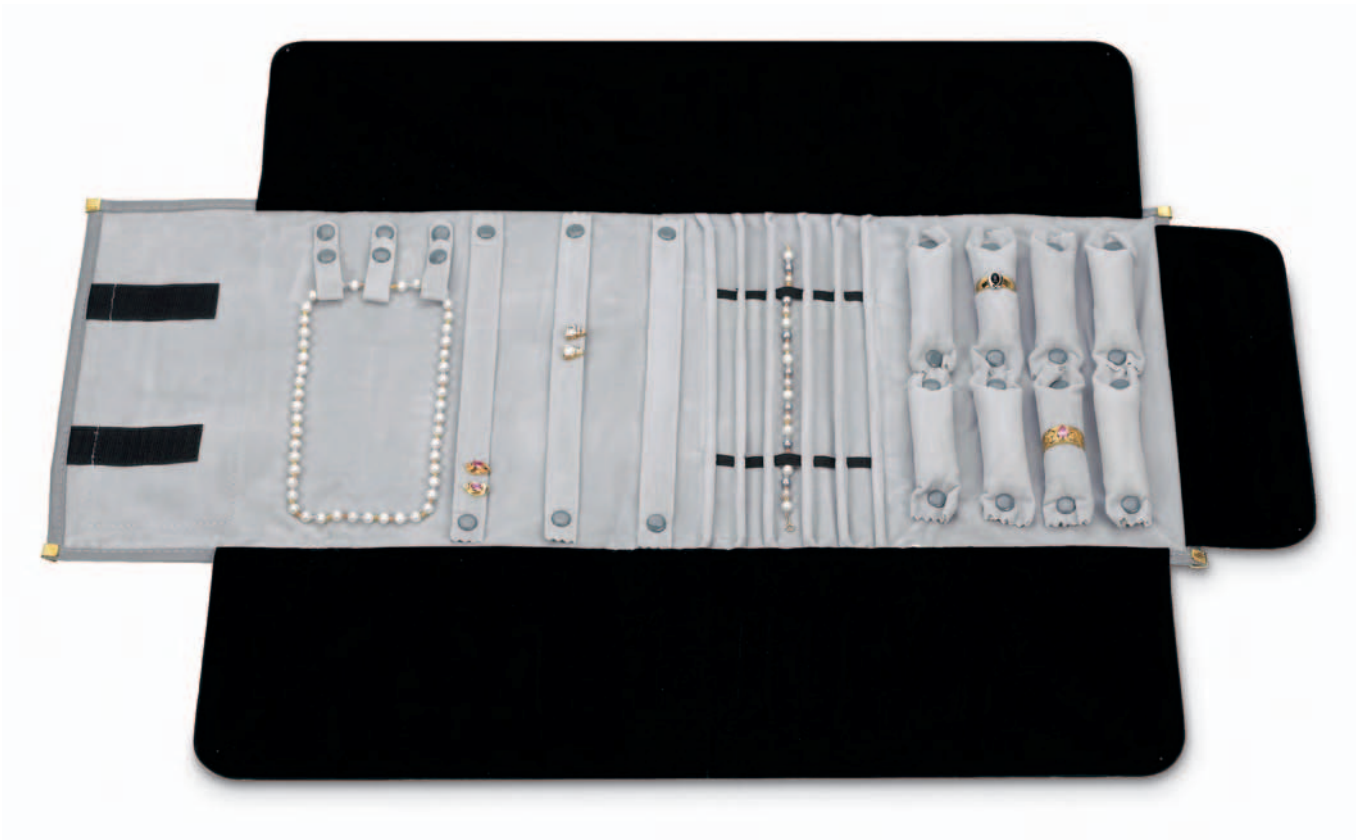

JEWELRY ROLLS Black, soft-suede exterior with grey, soft-suede interior. Double-sided flaps with Velcro® closure. (sold each)

item #	order #	description	size W x L	12+	6+	1+
1	61-6590	Chain Roll	27" x 29½"	$30.42	$31.47	$34.97
2	61-6591	Pendant Roll	18½" x 20¾"	$30.42	$31.47	$34.97
3	61-6592	Ncklce / Ring / Earring	19" x 36"	$30.42	$31.47	$34.97
4	61-6593	Pierced Earring Roll	19" x 31"	$30.42	$31.47	$34.97
5	61-6594	Multipurpose Roll	19" x 25½"	$28.94	$29.93	$33.26
6	61-6595	Ring Roll	18½" x 19"	$28.94	$29.93	$33.26
7	61-6596	Bracelet Roll	19" x 22"	$28.94	$29.93	$33.26
8	61-6597	Bangle Roll	11¼" x 3"	$22.52	$23.29	$25.88