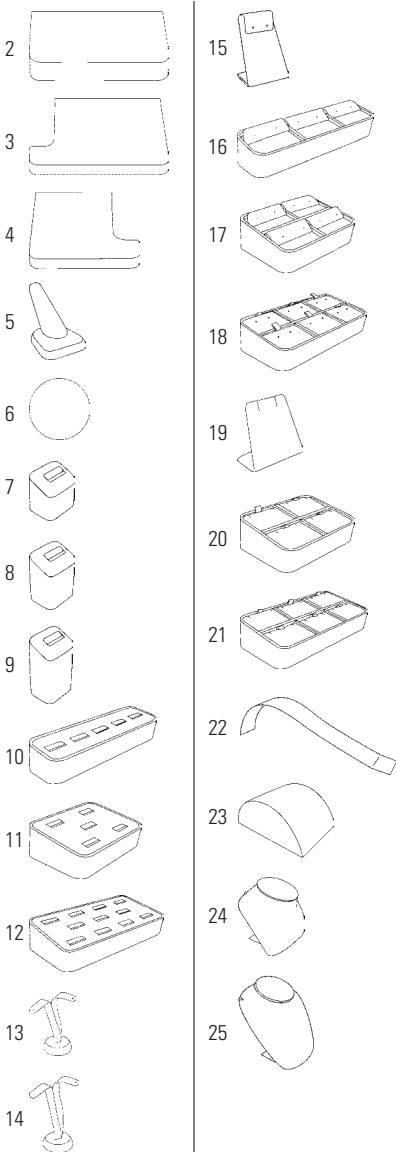

MIXED JEWELRY SHOWCASE Beige leatherette showcase. Expands from 6-8 feet.

item #	order #	description	size W x L x H	12+	6+	1+
1	61-9400	Showcase	6' - 8'	$319.13	$322.42	$329.00
2	61-9422	Center Platform	12" x 7$\frac{7}{8}$" x 2$\frac{1}{4}$"	$33.03	$34.16	$37.96
3	61-9421	Right Platform	12" x 10" x 1$\frac{1}{8}$"	$28.36	$29.34	$32.60
4	61-9420	Left Platform	9" x 10" x 1$\frac{1}{8}$"	$26.07	$26.96	$29.96
5	61-9401	Ring Finger	1$\frac{7}{8}$" x 2$\frac{5}{8}$" x 2$\frac{1}{8}$"	$5.71	$5.90	$6.56
6	61-9402	Ring Disc	1$\frac{3}{8}$"	$0.68	$0.70	$0.78
7	61-9403	Small Ring Pedestal	1$\frac{1}{2}$" x 1$\frac{1}{4}$" x 1$\frac{3}{4}$"	$3.90	$4.03	$4.48
8	61-9404	Medium Ring Pedestal	1$\frac{1}{2}$" x 1$\frac{1}{4}$" x 2$\frac{1}{4}$"	$3.97	$4.10	$4.56
9	61-9405	Large Ring Pedestal	1$\frac{1}{2}$" x 1$\frac{1}{4}$" x 2$\frac{3}{4}$"	$4.16	$4.30	$4.78
10	61-9406	5-Ring Horizontal Tray	6$\frac{5}{8}$" x 1$\frac{7}{8}$" x 1$\frac{1}{4}$"	$11.97	$12.38	$13.76
11	61-9407	5-Ring Tray	4$\frac{3}{8}$" x 3$\frac{3}{8}$" x 1$\frac{1}{2}$"	$13.03	$13.48	$14.98
12	61-9408	11-Ring Tray	6$\frac{5}{8}$" x 3$\frac{3}{8}$" x 1$\frac{1}{2}$"	$15.54	$16.07	$17.86
13	61-9409	Small Earring Stand	3$\frac{1}{4}$" x 1$\frac{3}{4}$" x 3$\frac{3}{8}$"	$4.33	$4.48	$4.98
14	61-9410	Large Earring Stand	3$\frac{1}{4}$" x 2$\frac{3}{4}$" x 4$\frac{1}{2}$"	$6.06	$6.26	$6.96
15	61-9411	Flap Earring Stand	2$\frac{1}{4}$" x 1$\frac{1}{2}$" x 3$\frac{3}{8}$"	$5.55	$5.74	$6.38
16	61-9412	3-Flap Earring Tray	6$\frac{5}{8}$" x 1$\frac{7}{8}$" x 1$\frac{1}{4}$"	$14.08	$14.56	$16.18
17	61-9413	4-Flap Earring Tray	4$\frac{1}{2}$" x 3$\frac{3}{8}$" x 1$\frac{1}{2}$"	$15.54	$16.07	$17.86
	61-9413	Replacement Pads (4pk)	2" x 1$\frac{1}{2}$" x $\frac{1}{2}$"	$6.38	$6.60	$7.33
18	61-9414	6-Pair Stud Earring Tray	6$\frac{5}{8}$" x 1$\frac{1}{8}$" x 1$\frac{1}{4}$"	$17.37	$17.96	$19.96
	61-9414	Replacement Pads (6pk)	2" x 1$\frac{1}{2}$"	$5.77	$5.97	$6.63
19	61-9415	Pendant Stand	2 $\frac{1}{4}$" x 1$\frac{1}{8}$" x 2$\frac{1}{4}$"	$5.79	$5.99	$6.66
20	61-9416	4-Pendant Tray	4 $\frac{1}{2}$" x 3$\frac{3}{8}$" x 1$\frac{1}{2}$"	$12.08	$12.49	$13.88
	61-9416	Replacement Pads (4pk)	2" x 1 $\frac{1}{2}$"	$3.97	$4.10	$4.56
21	61-9417	6-Pendant Tray	6$\frac{5}{8}$" x 3$\frac{3}{8}$" x 1$\frac{1}{2}$"	$17.37	$17.96	$19.96
	61-9417	Replacement Pads (6pk)	2" x 1 $\frac{1}{2}$"	$5.81	$6.01	$6.68
22	61-9418	Bracelet Layout	1$\frac{1}{4}$" x 8$\frac{5}{8}$" x 2"	$7.45	$7.70	$8.56
23	61-9419	Half-Round Bracelet Display	4" x 5" x 2$\frac{1}{2}$"	$12.95	$13.39	$14.88
24	61-9005	Tailored Neckform	5$\frac{3}{4}$" x 5$\frac{1}{4}$" x 3$\frac{1}{2}$"	$13.96	$14.44	$16.05
25	61-9007	Tailored Neckform	5$\frac{3}{4}$" x 7$\frac{1}{2}$" x 6"	$19.44	$20.12	$22.35

All prices are jewelers cost and are subject to change without notice.