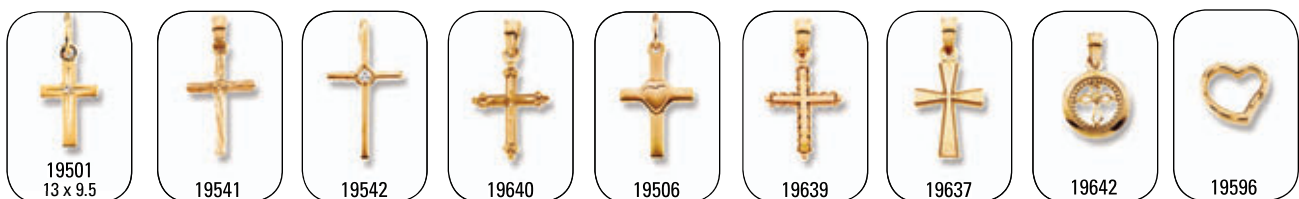

PRECIOUS GIFTS COLLECTION

PENDANTS

  19501 13 x 9.5 .005 CT 14kt, 121 $165 <i>Sold with diamond</i>	 19501 .005 CT 9 x 6.5 14kt yellow, 121 $125 <i>Sold with diamond</i>	 19637 15 x 10.5 14kt $189	 19654 15.75 x 11.25 14kt yellow $119	 19659 14.5 x 10.25 14kt yellow $135	 19541 11 x 6.5 14kt $149	 19527 9.5 x 6.5 14kt yellow $119	 19526 13 x 9 14kt yellow $119	 19506 16 x 9.5 14kt $155
  19524 13.5 x 9.5 14kt yellow $145	 19542 .01 CT 15.5 x 8 14kt $169 <i>Sold with diamond</i>	 19534 14.5 x 9 14kt yellow $119	 19639 14 x 11.5 14kt $179	 19500 16 x 9.5 14kt yellow $145	 19523 14 x 9.5 14kt two-tone $159			
  19510 6.5 x 7.5 14kt yellow $125	 19633 3.0 7 x 8.25 14kt yellow, 16 $139 <i>Sold with Cultured Pearl</i>	 19646 9.25 x 15 14kt yellow $129	 19660 10.75 14kt yellow $105	 19642 10.75 14kt $199	 19656 9.75 x 9.25 14kt yellow $185			
  19579 9 x 9.5 14kt yellow $145	 19661 10.5 x 13.5 14kt yellow $135	 19644 6.25 x 17 14kt yellow $135	 19622 5.0 8.5 x 8.25 14kt yellow, 116 $105 <i>Sold with Cultured Pearl</i>	 19653 12 x 9.75 14kt yellow $175				
  19596 11.5 x 9 14kt $175	 19647 5.5 x 27.5 14kt yellow $155	 19662 9.5 x 10.75 14kt yellow $125						

All pendants on this page come with a 15" chain.

These items are available in 14kt yellow gold.