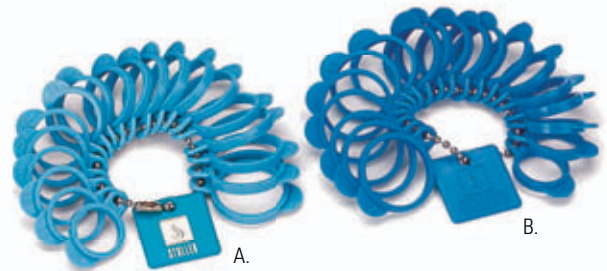

Finger Gauges, Plastic

Give your customer a perfect fit every time. Available in quarter sizes and a combination of full and half sizes. With easy-to-read rings on a metal chain. U.S. Standard sizes.

Order No.	Description	Sizes	6+	3+	1+
a. 35-2650	Full & Half Sizes	4-12	$1.64	$1.75	$1.82
b. 35-2625	Quarter Sizes (no half sizes)	4¼-13¼	$3.56	$3.79	$3.95