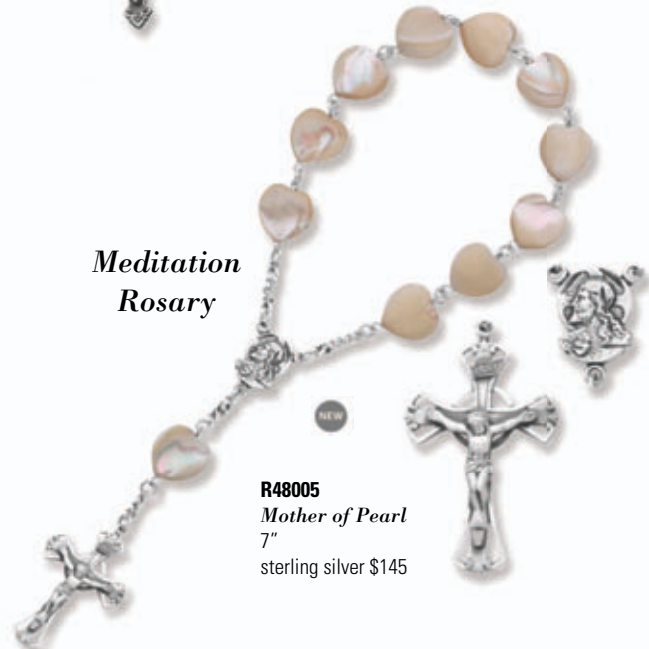

R41902
Pink Coral
6"
sterling silver \$75

R41903
Oval Fluted
7"
14kt yellow \$929

R41910
Sodalite Heart
7" sterling silver \$99

*Meditation
Rosary*

R48005
Mother of Pearl
7"
sterling silver \$145

Rosary Wrap Bracelets | STERLING SILVER