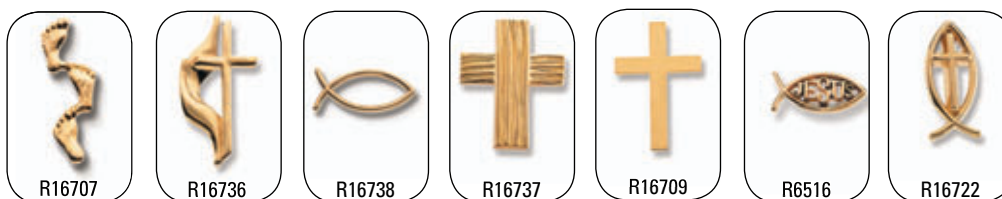

R16736
Methodist Cross
19 x 10
14kt \$145
10kt yellow \$95
sterling silver \$39

R16712
Deacon's Cross
22 x 14
14kt two-tone \$169

R16714
14 x 9
14kt \$69

R16715
11 x 8
14kt yellow \$65

R16736
Methodist Cross
30 x 17
14kt \$349
10kt yellow \$235
sterling silver \$45