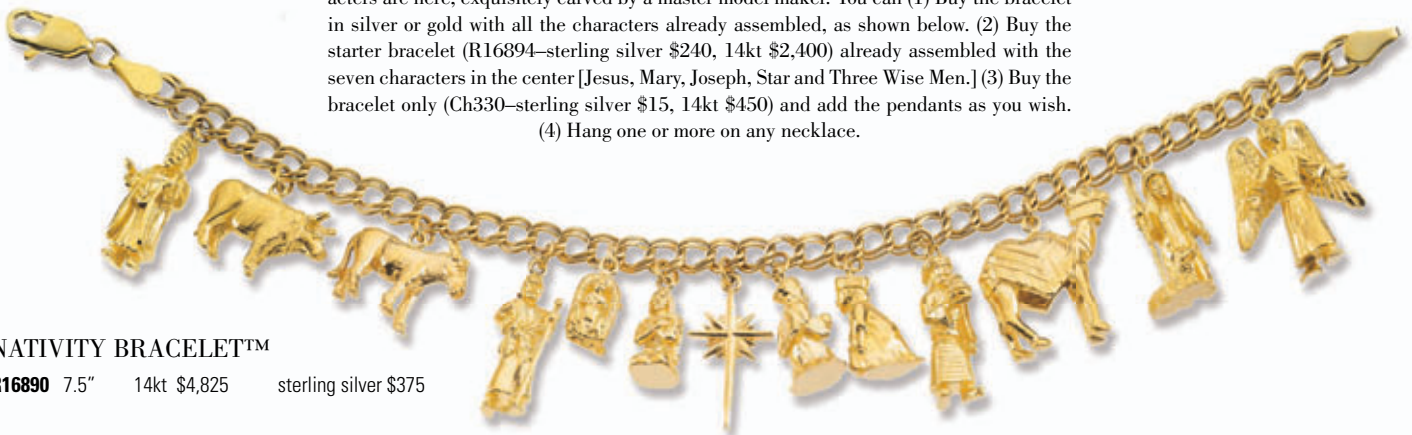

HEAVENLY FRIENDS BRACELET™

R16893 7.5” 14kt yellow \$1,909

Share the real meaning of Christmas with your family and friends! All the Bethlehem characters are here, exquisitely carved by a master model maker. You can (1) Buy the bracelet in silver or gold with all the characters already assembled, as shown below. (2) Buy the starter bracelet (R16894—sterling silver \$240, 14kt \$2,400) already assembled with the seven characters in the center [Jesus, Mary, Joseph, Star and Three Wise Men.] (3) Buy the bracelet only (Ch330—sterling silver \$15, 14kt \$450) and add the pendants as you wish. (4) Hang one or more on any necklace.

NATIVITY BRACELET™

R16890 7.5” 14kt \$4,825 sterling silver \$375

Earrings | 14KT GOLD

Earrings are priced by the pair.

These items are available in 14kt yellow gold.

Earrings are priced by the pair.

These items are available in 14kt white gold.