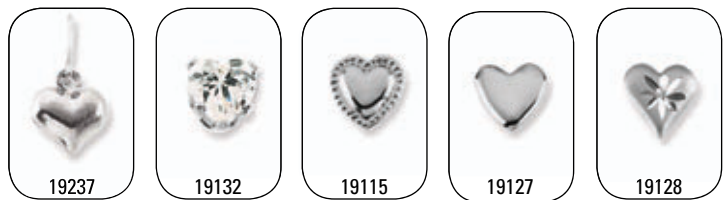

19113
6 x 7
14kt yellow \$129

19215
11 x 8.25
14kt white \$129

19240
Pink CZ
4.0
12.75 x 4
14kt yellow \$125

19238
4.0
14kt yellow, 43 \$125

These items are available in 14kt white gold.

Young Fashion Jewelry | 14KT GOLD AND STERLING SILVER