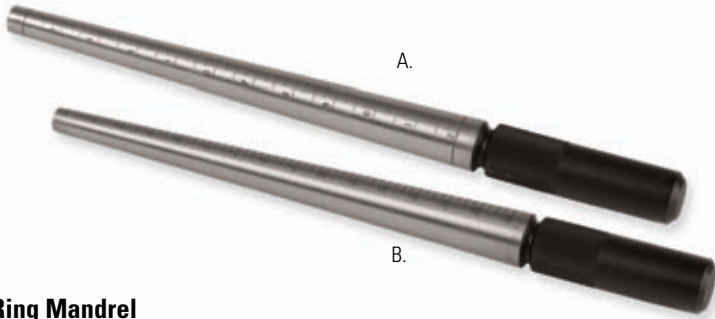

Tools and Supplies

Ring Mandrel

Standard Ring Mandrel. 12" Long, Weight 1½ lbs.

Order No.	Description	Sizes	6+	3+	1+
a. 35-2914	With Groove	1-16	$23.32	$24.87	$25.91
b. 35-2912	Without Groove	1-16	$24.10	$25.52	$28.35